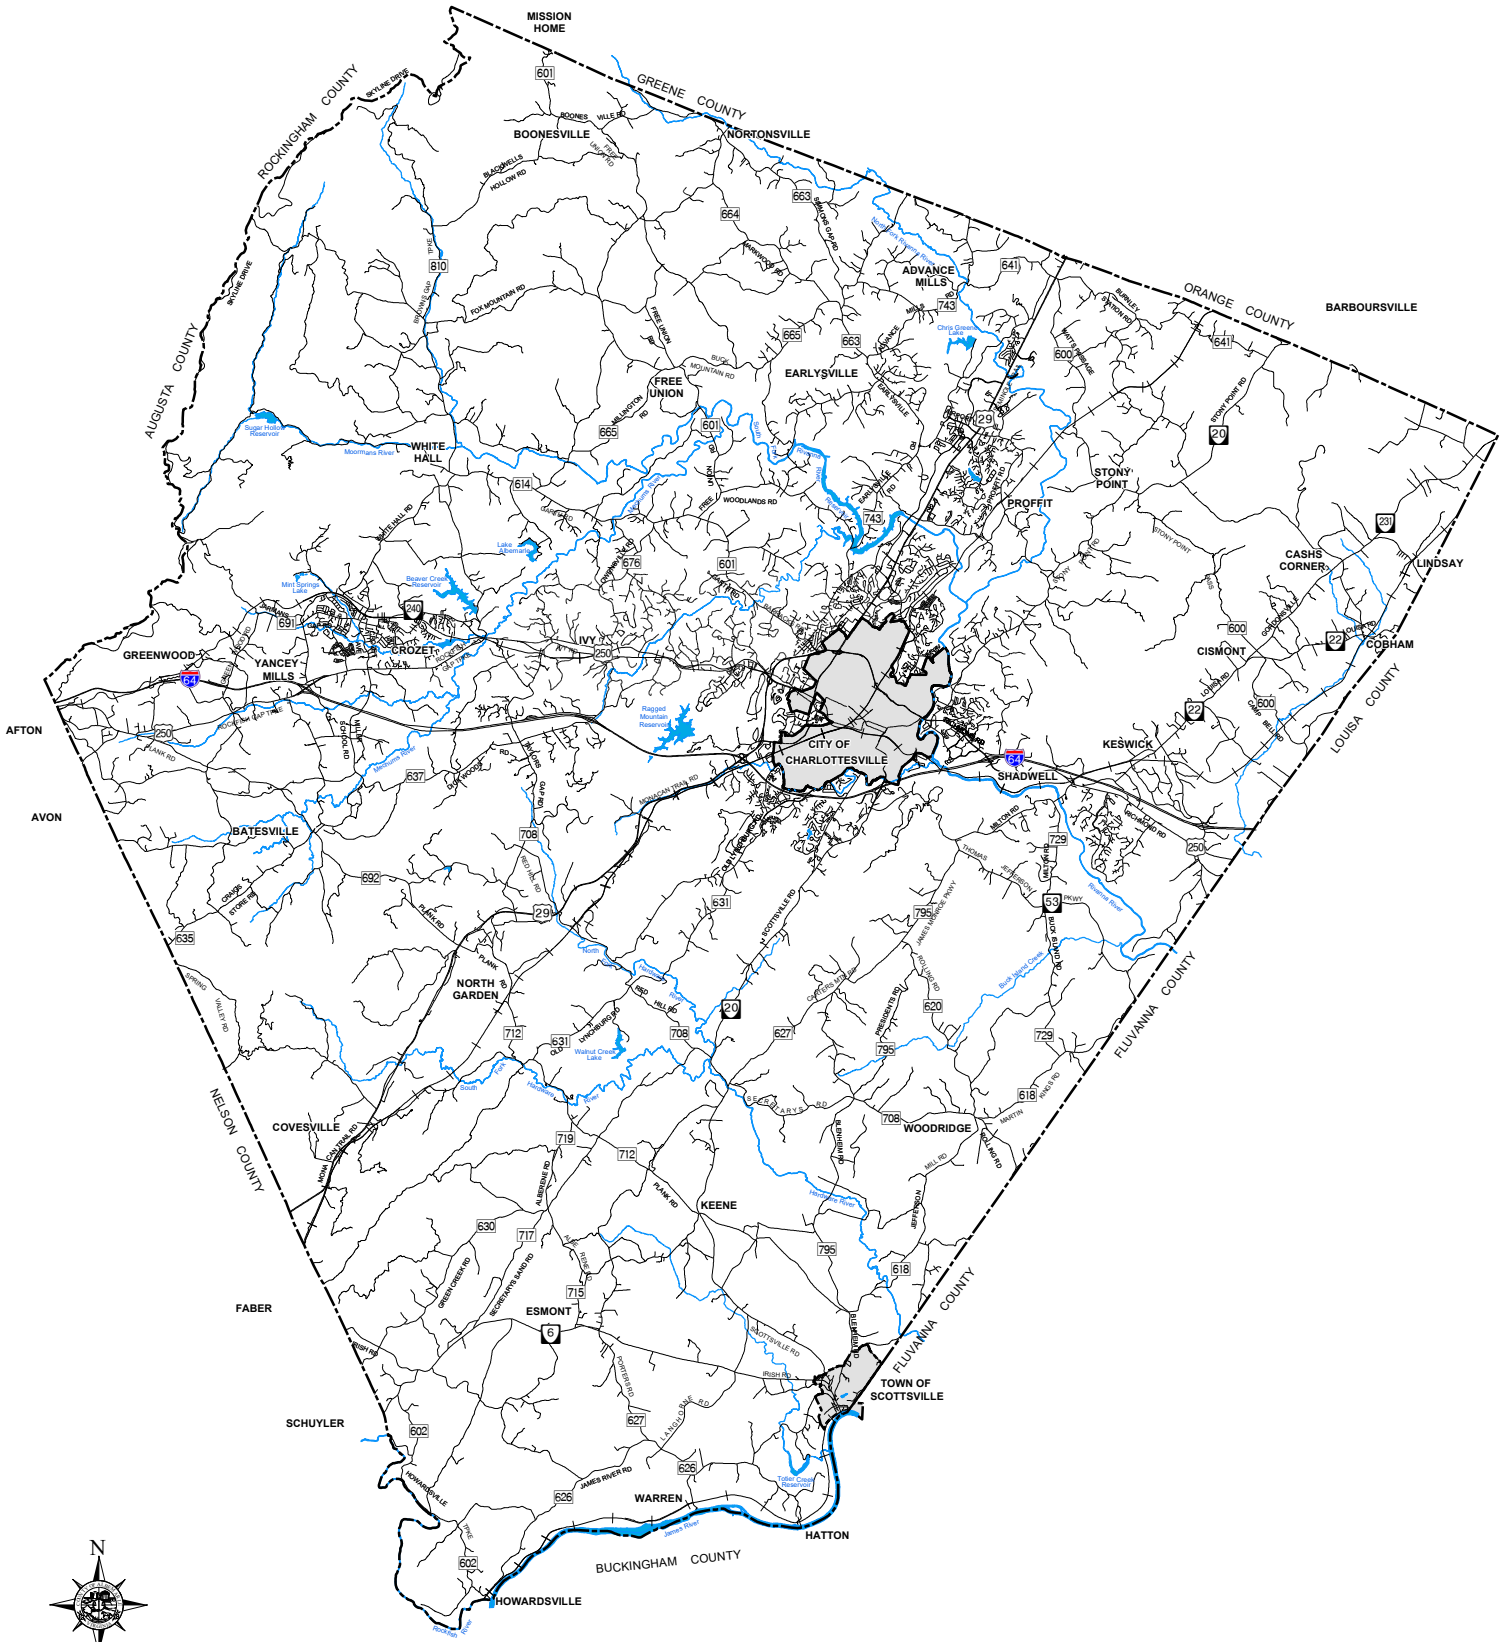

# County of Albemarle Virginia

Prepared by: Department of Community Development  
 Office of Geographic Data Services  
 This Map is for Display Purposes Only.

MAP CREATED: 09/13/2024

- Roads
- Railroads
- Streams
- County Boundary
- Incorporated Town or City Boundary
- Interstate Highway
- US Highway
- VA Primary Highway
- VA Secondary Highway