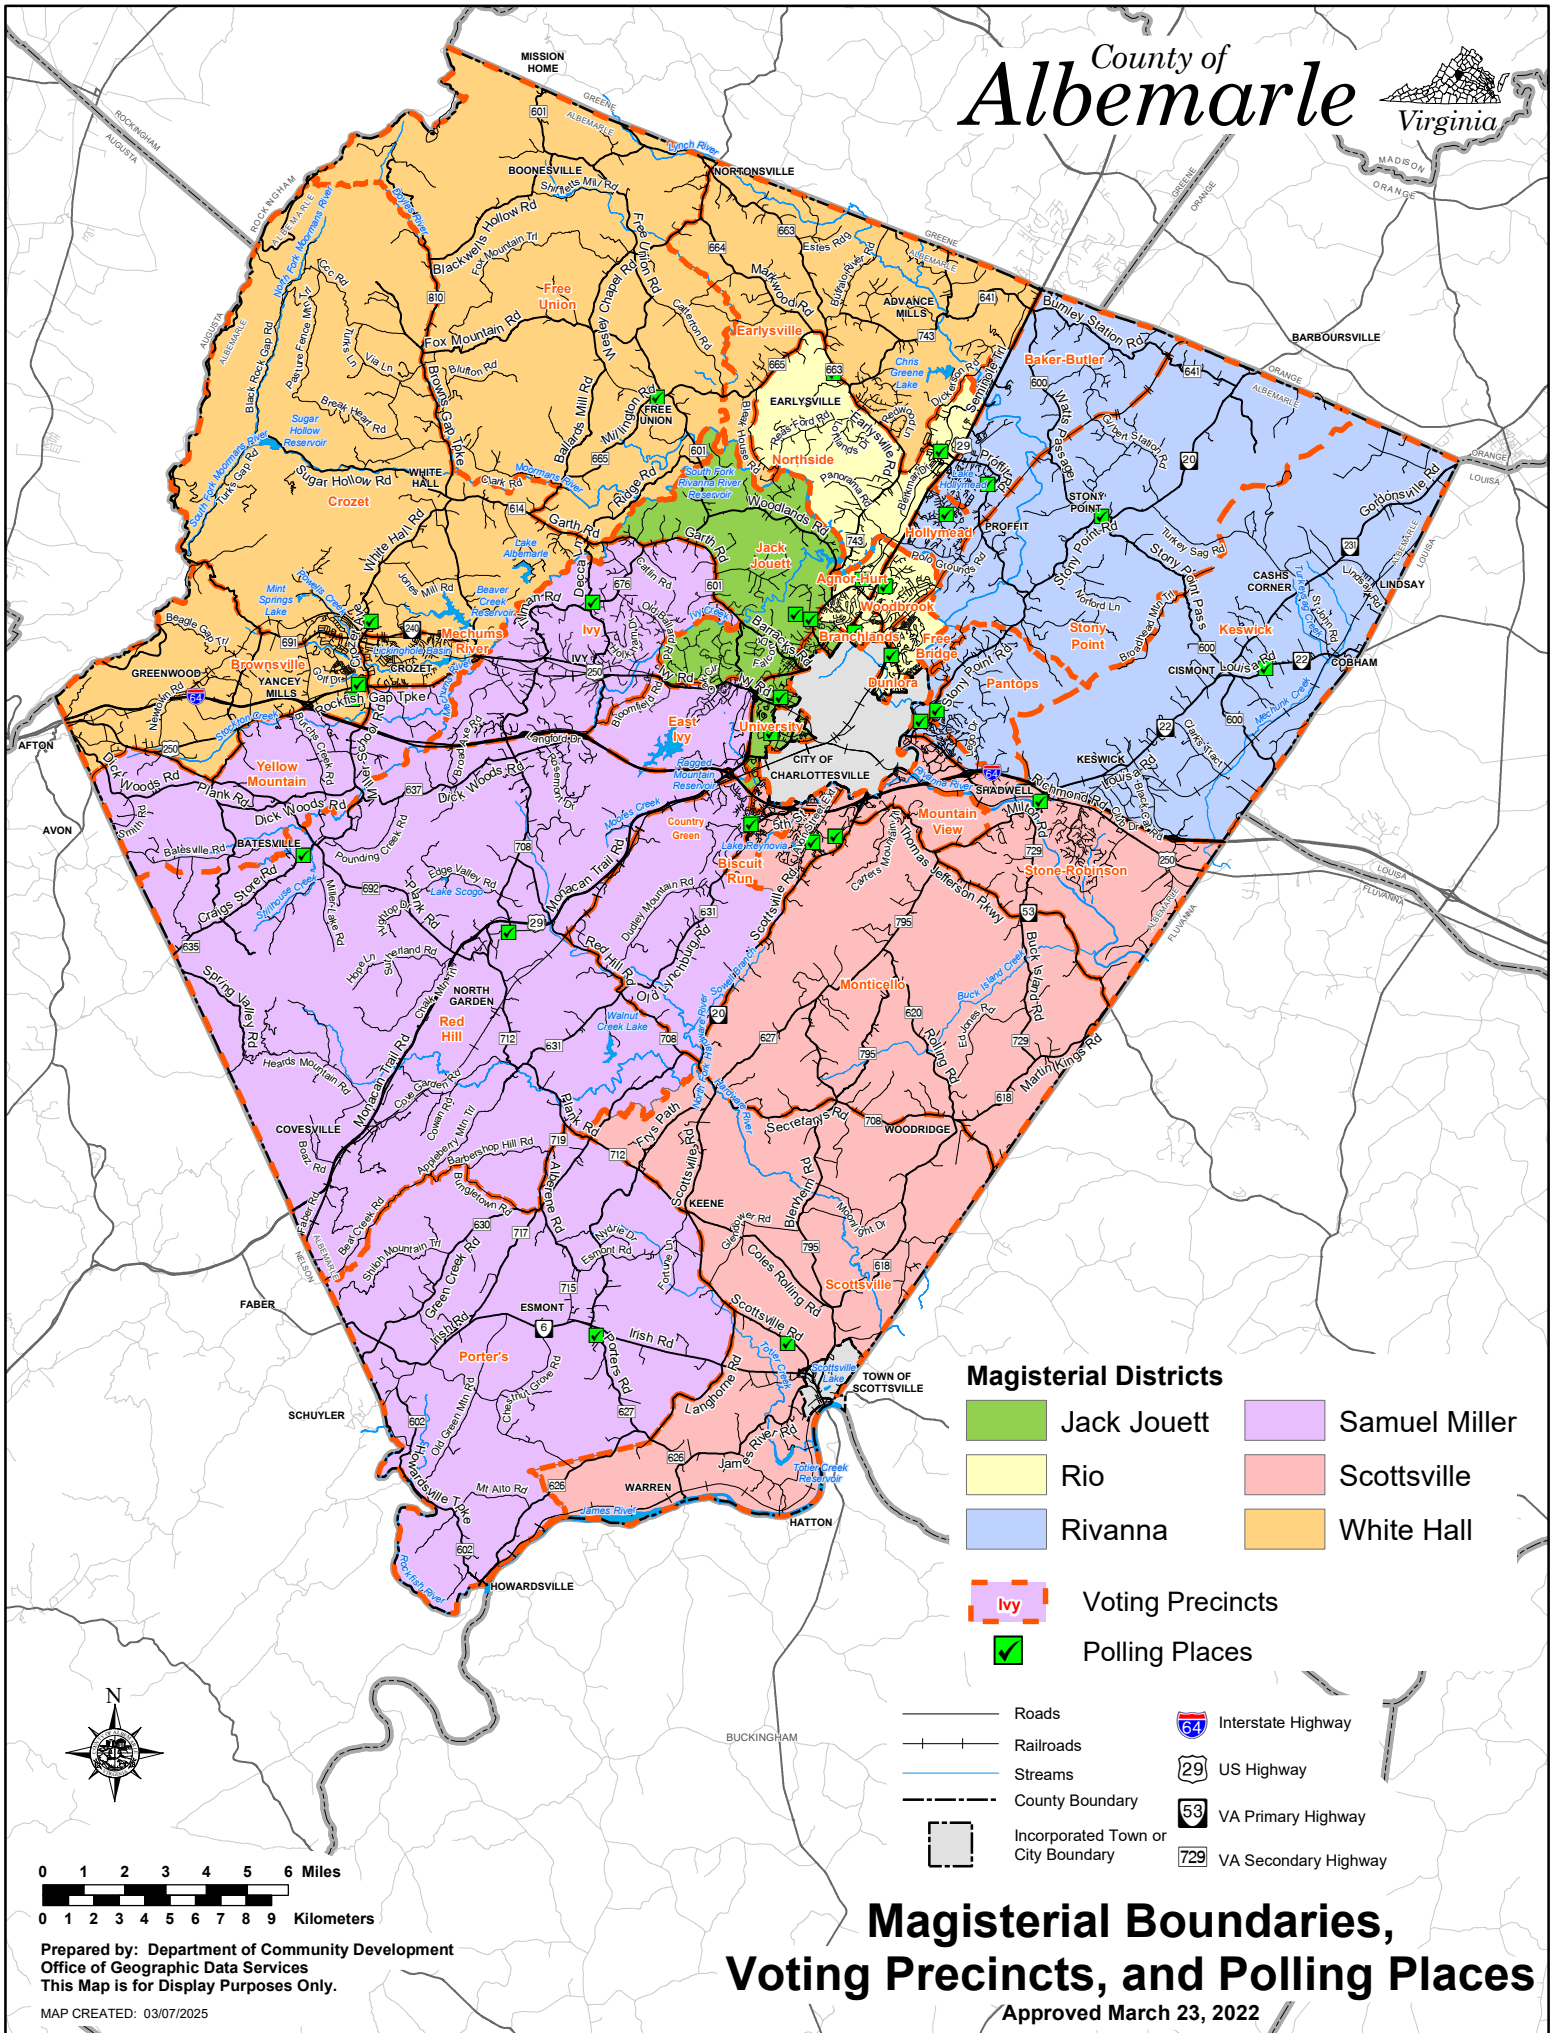

County of Albemarle Virginia

Magisterial Districts

- Jack Jouett
- White Hall
- Rio
- Scottsville
- Rivanna
- Samuel Miller

- Voting Precincts
- Polling Places

- Roads
- Railroads
- Streams
- County Boundary
- Incorporated Town or City Boundary
- Interstate Highway
- US Highway
- VA Primary Highway
- VA Secondary Highway

Prepared by: Department of Community Development
Office of Geographic Data Services
This Map is for Display Purposes Only.

MAP CREATED: 03/07/2025

Magisterial Boundaries, Voting Precincts, and Polling Places