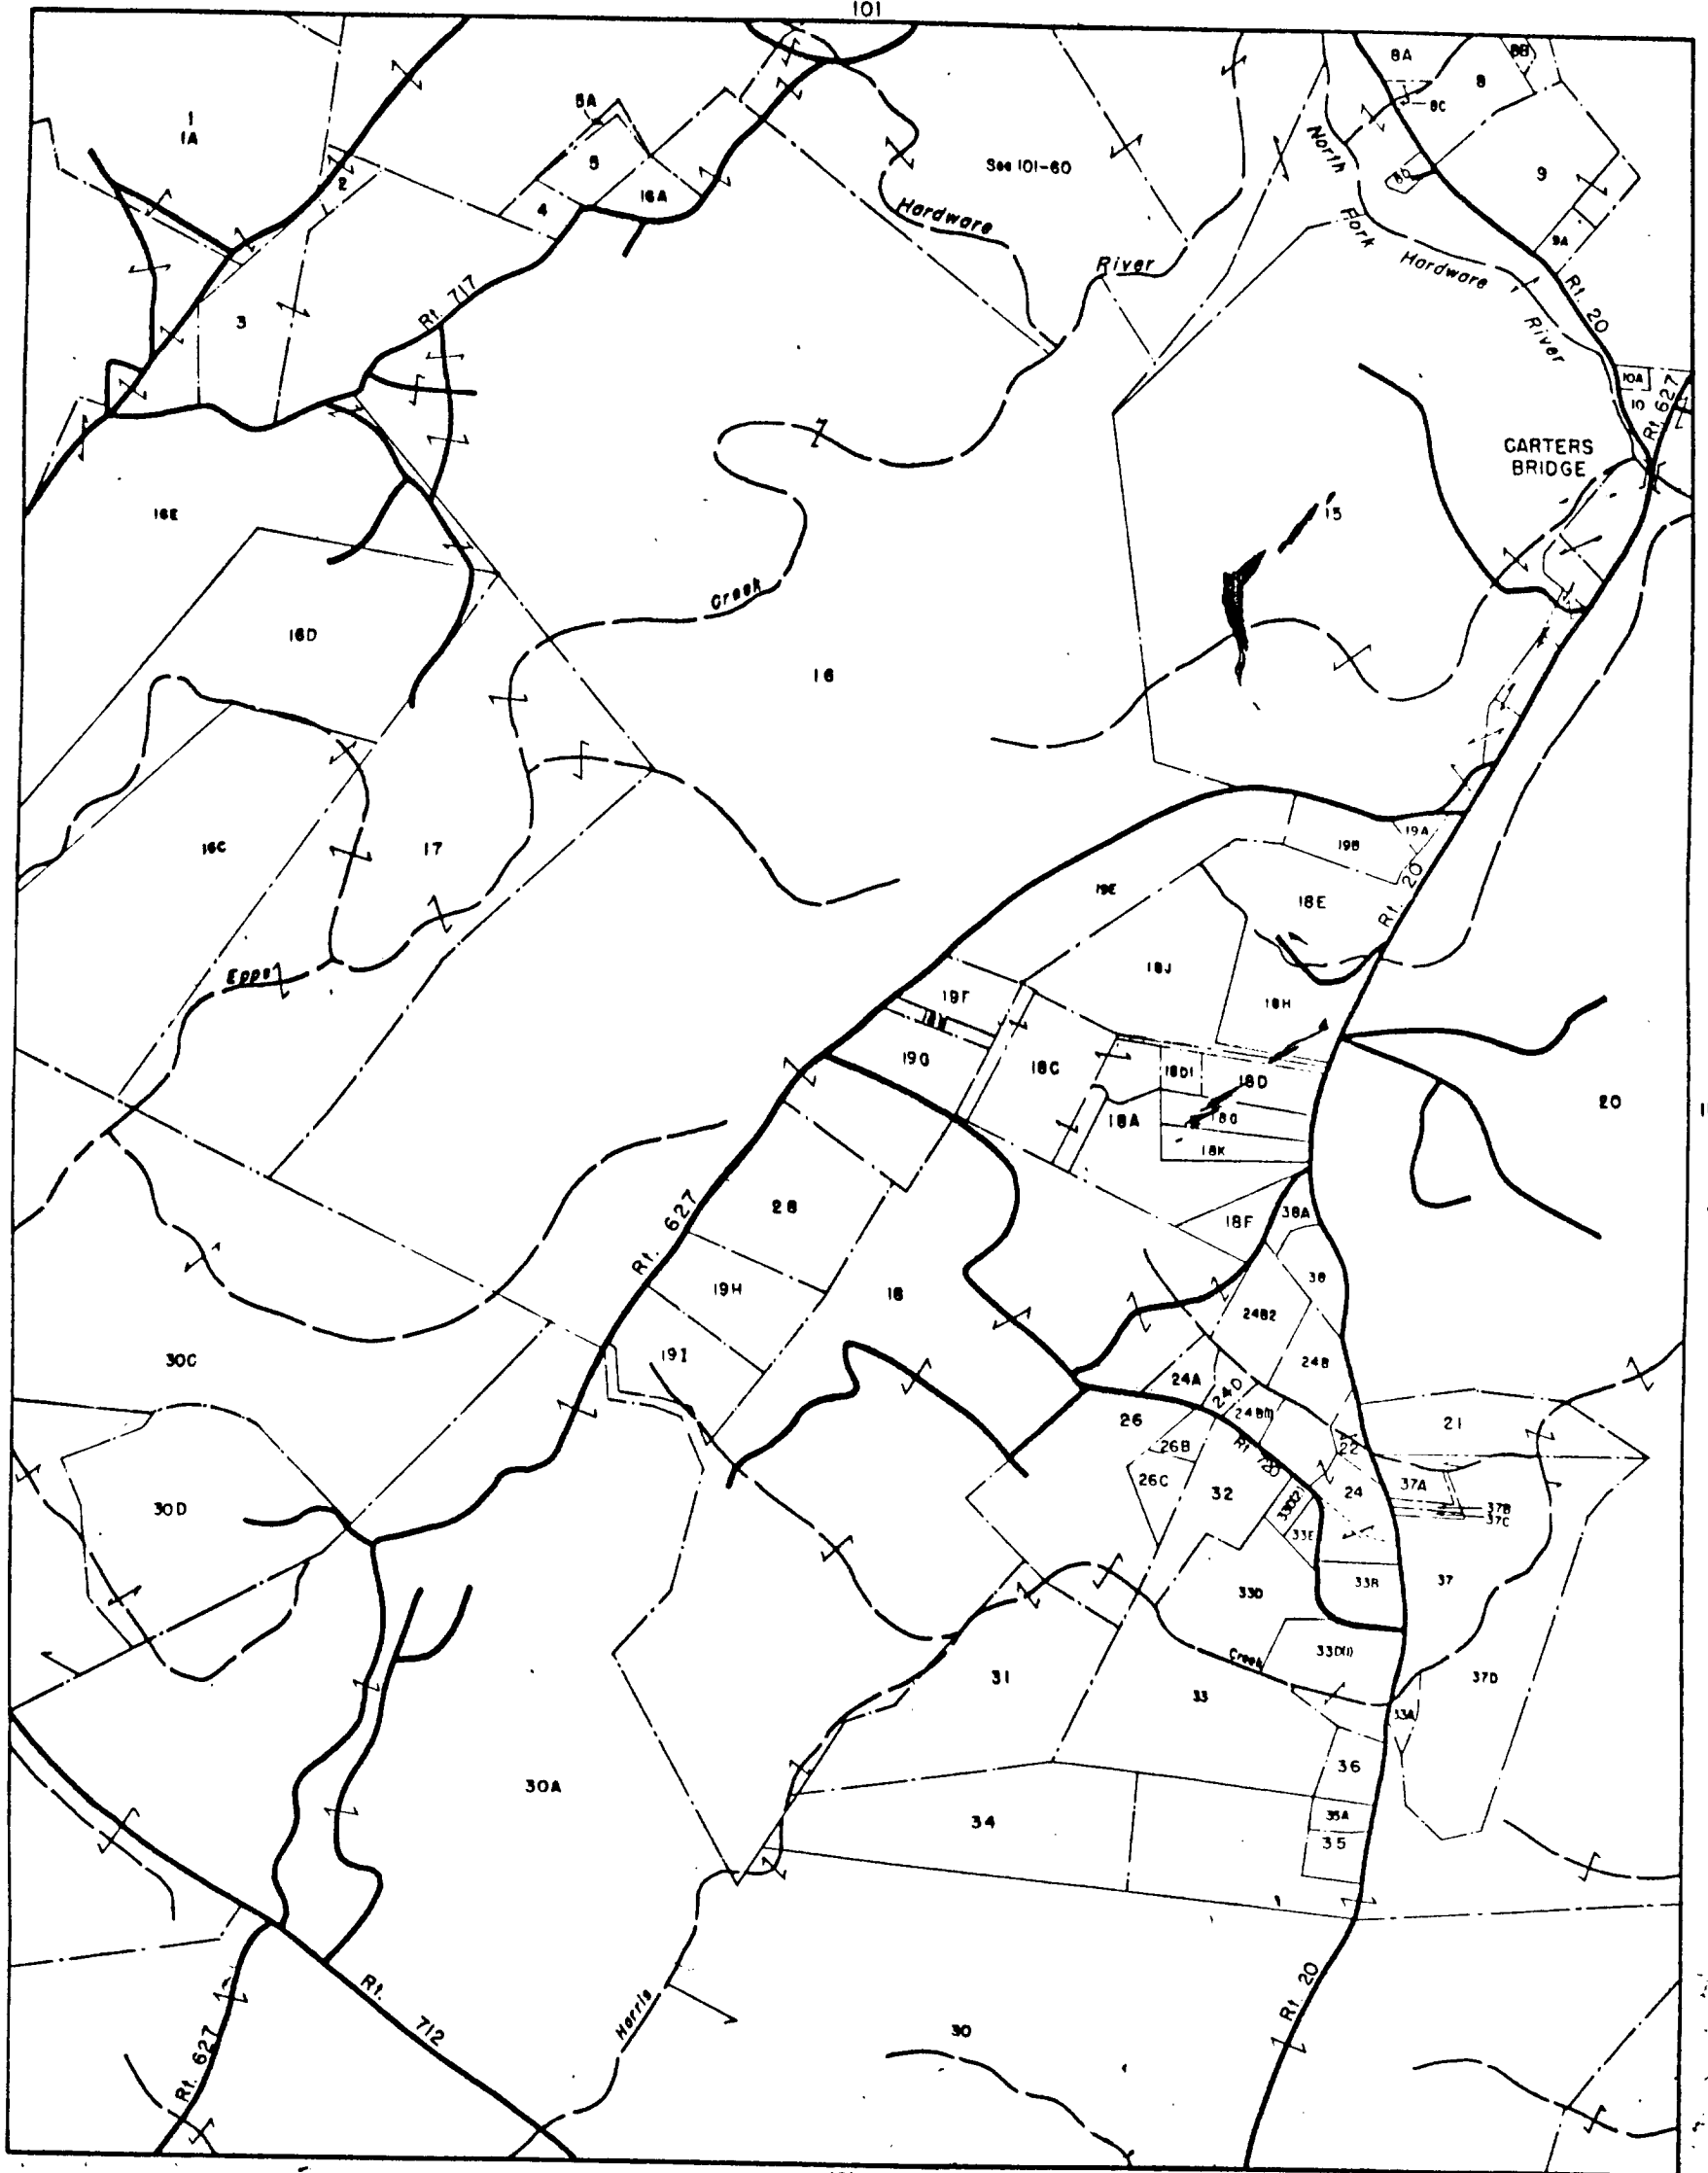

ALBEMARLE COUNTY

SCALE IN MILES

SCOTTSVILLE DISTRICT

SECTION 112