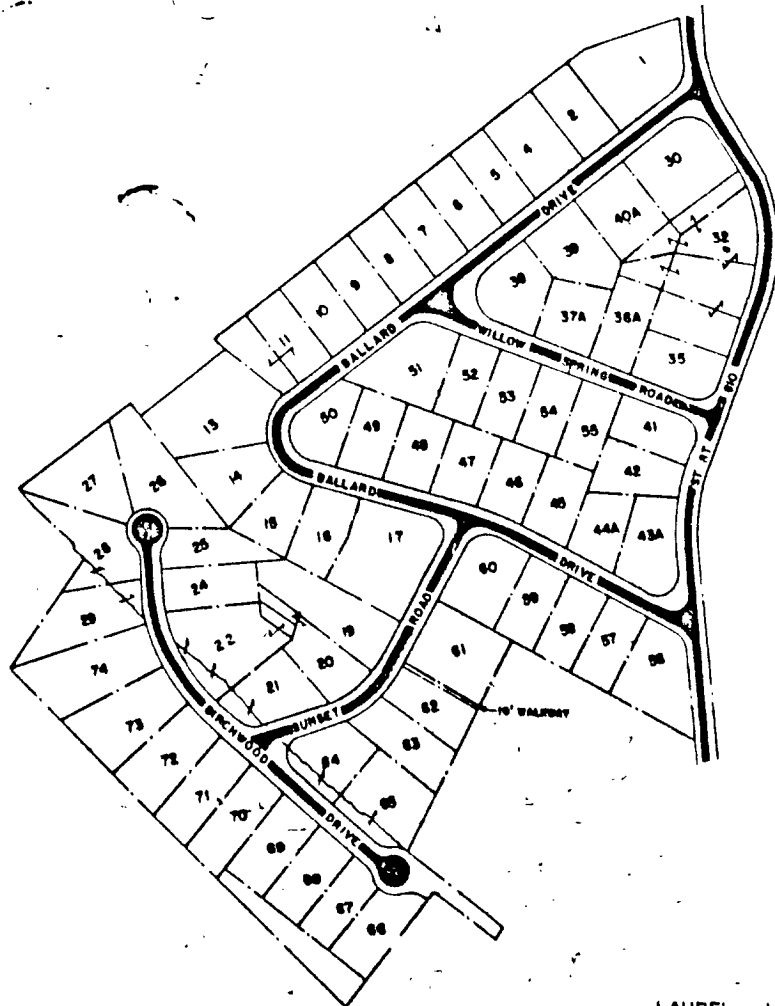

# ALBEMARLE COUNTY

LAUREL HILLS

WHITE HALL DISTRICT

SECTION 56B