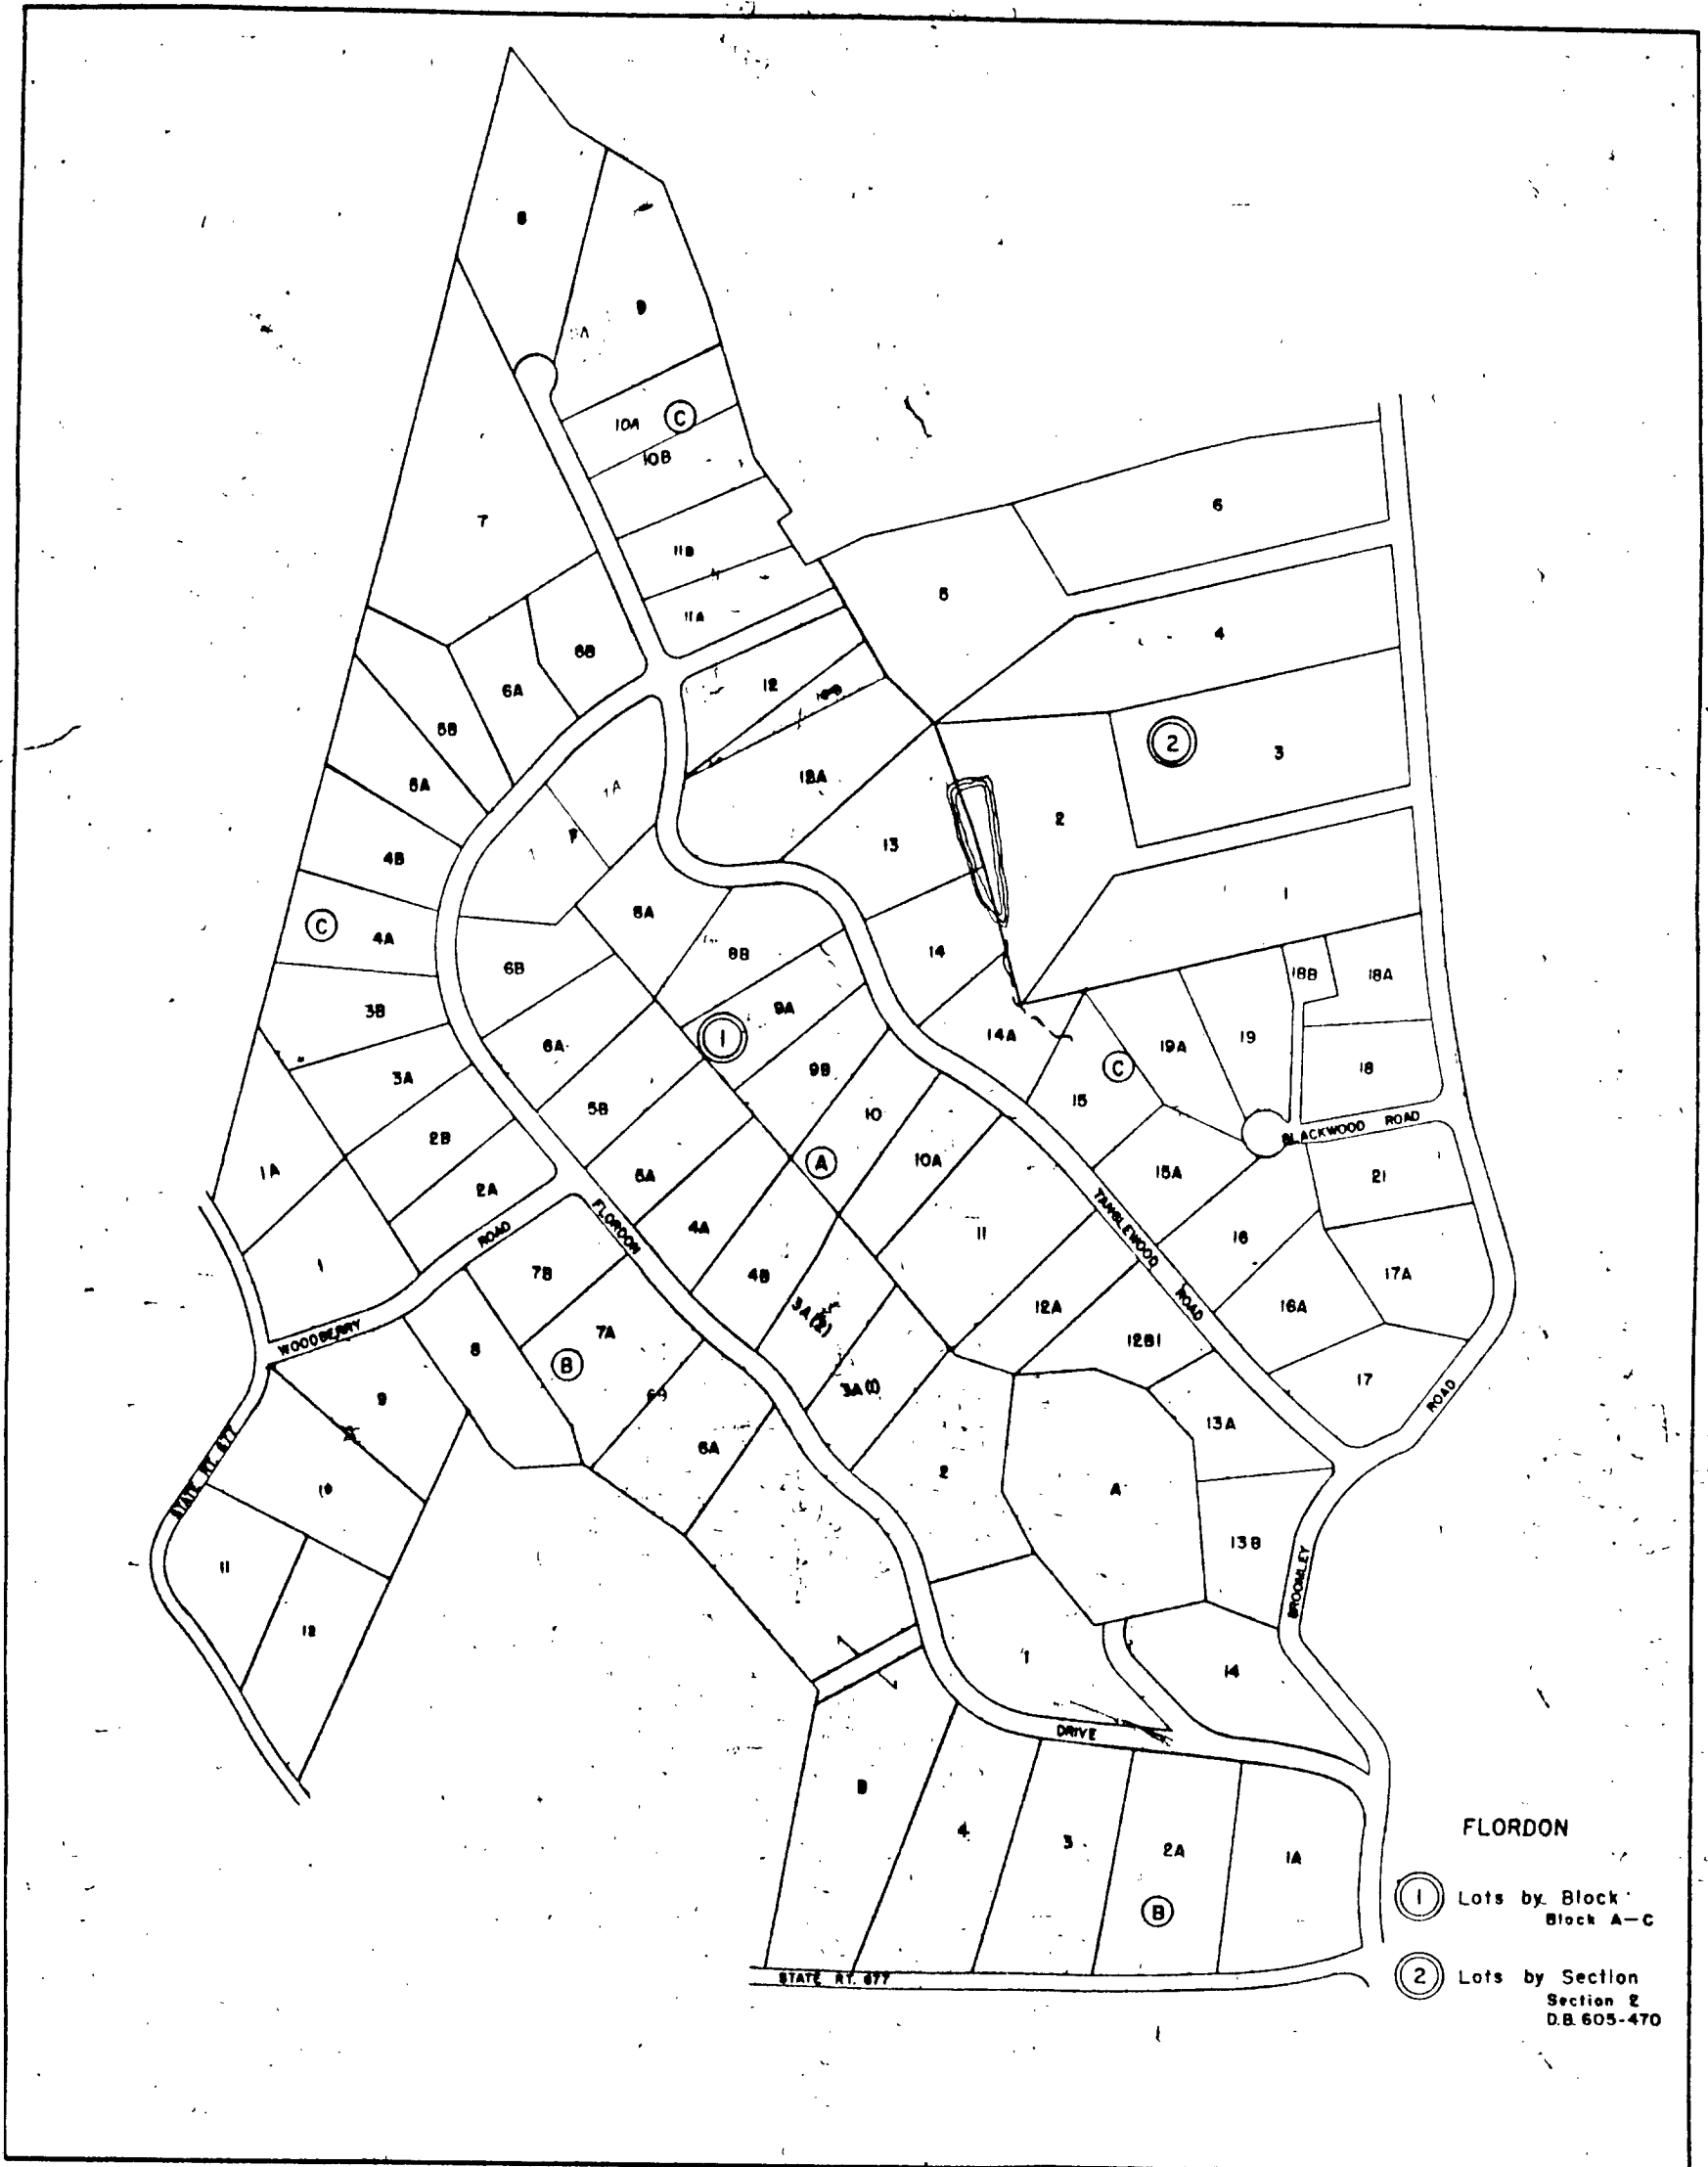

ALBEMARLE COUNTY

SCALE IN FEET
0 200 400 600 800

SAMUEL MILLER DISTRICT

SECTION 59A