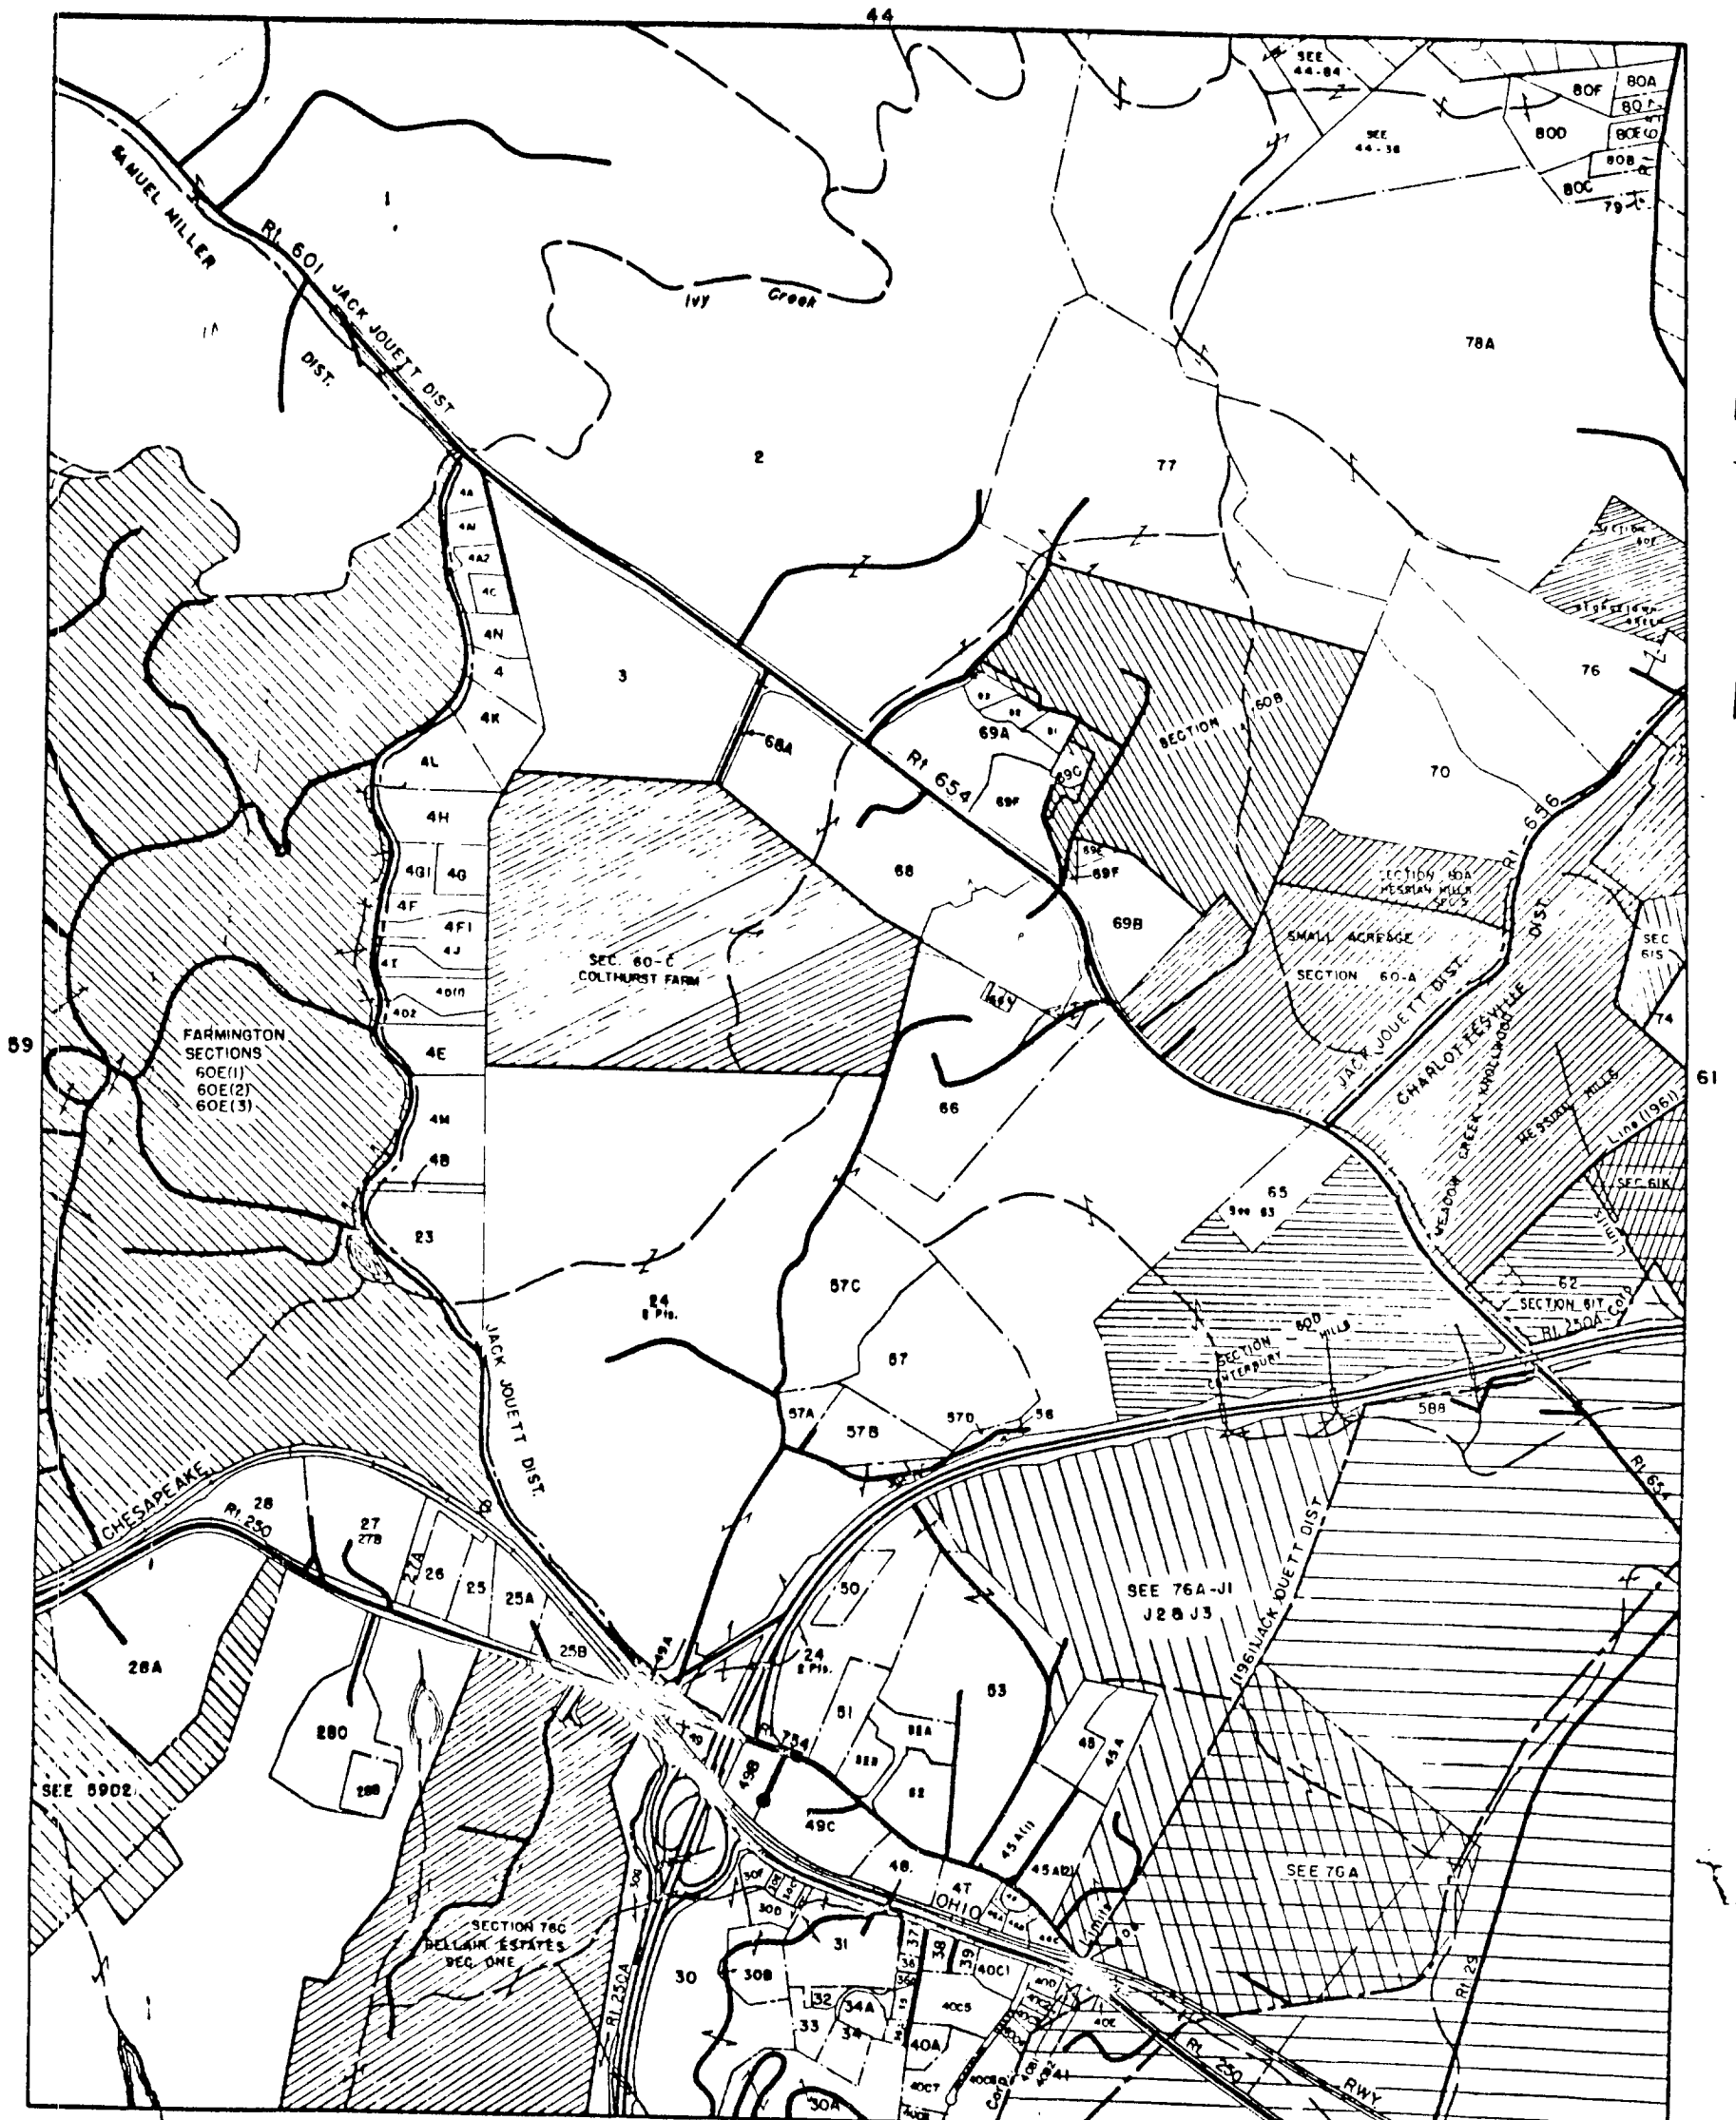

ALBEMARLE COUNTY

SCALE IN FEET
0 500 1000 1500 2000

SAMUEL MILLER, JACK JOUETT AND CHARLOTTESVILLE DISTRICTS

SECTION 60

60D-65-F10