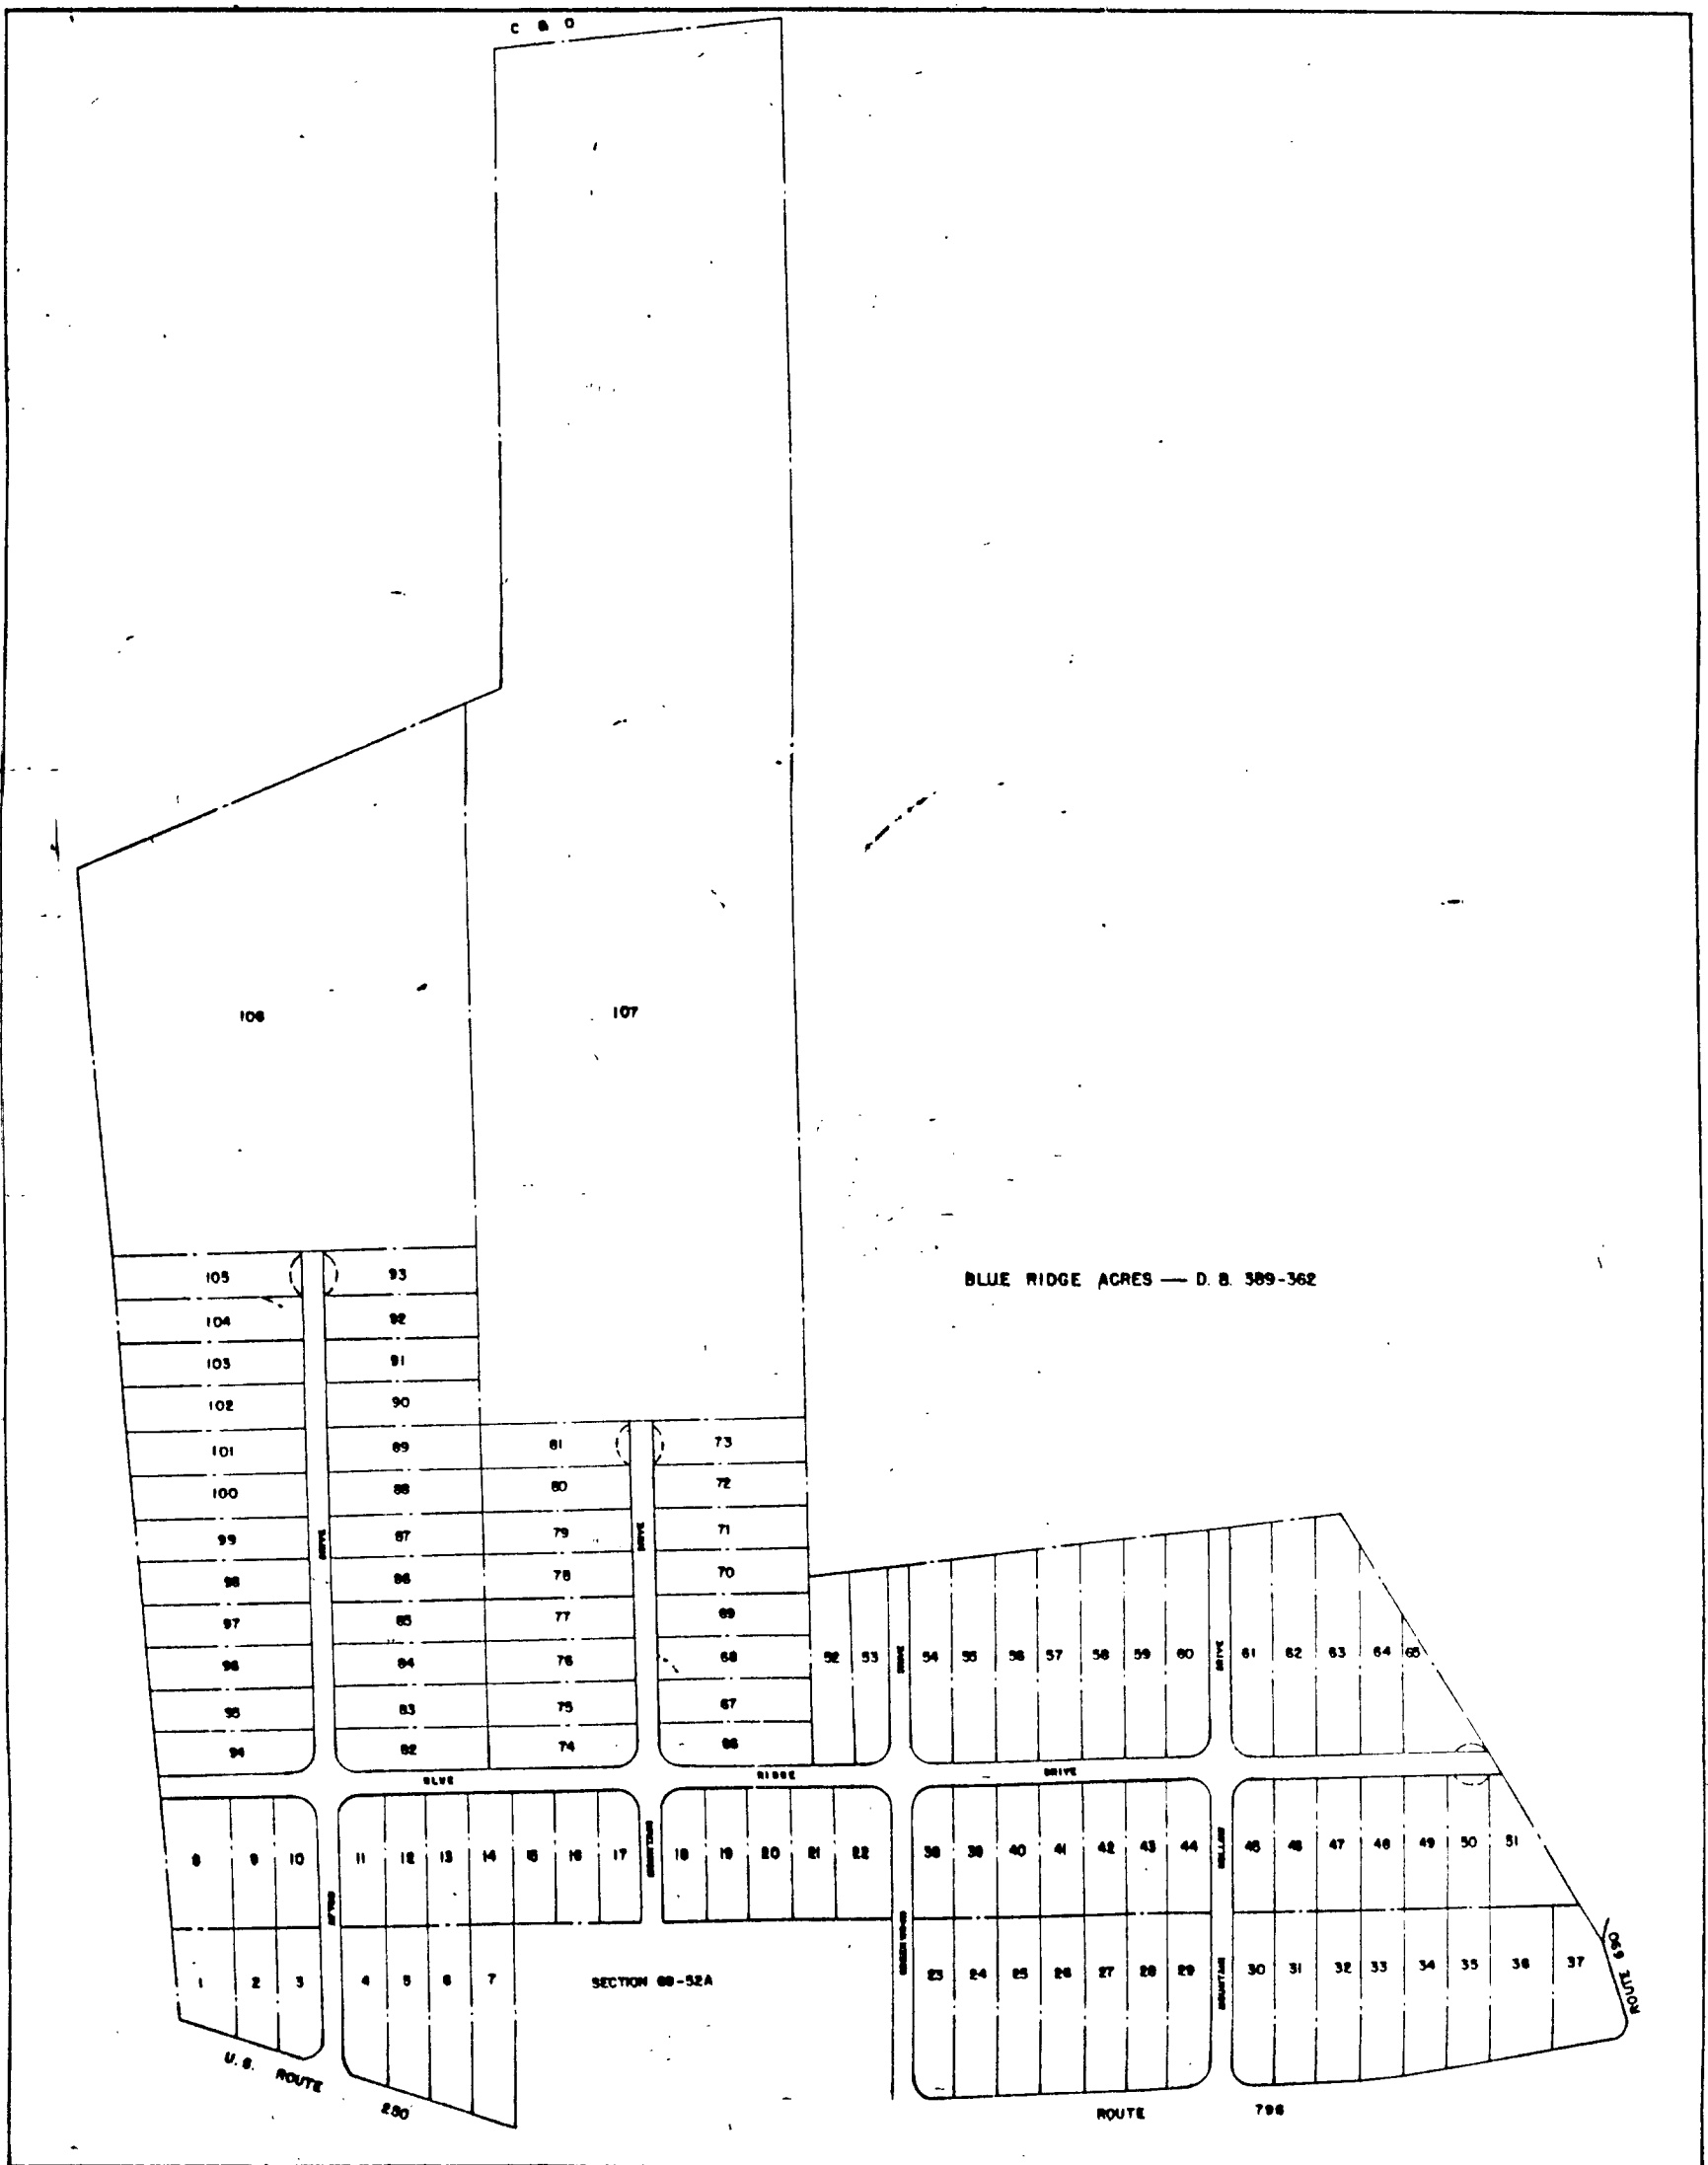

ALBEMARLE COUNTY

BLUE RIDGE ACRES — D. B. 589-362

SCALE IN FEET  
0 100 200 300 400 500

SAMUEL MILLER DISTRICT

SECTION 69A