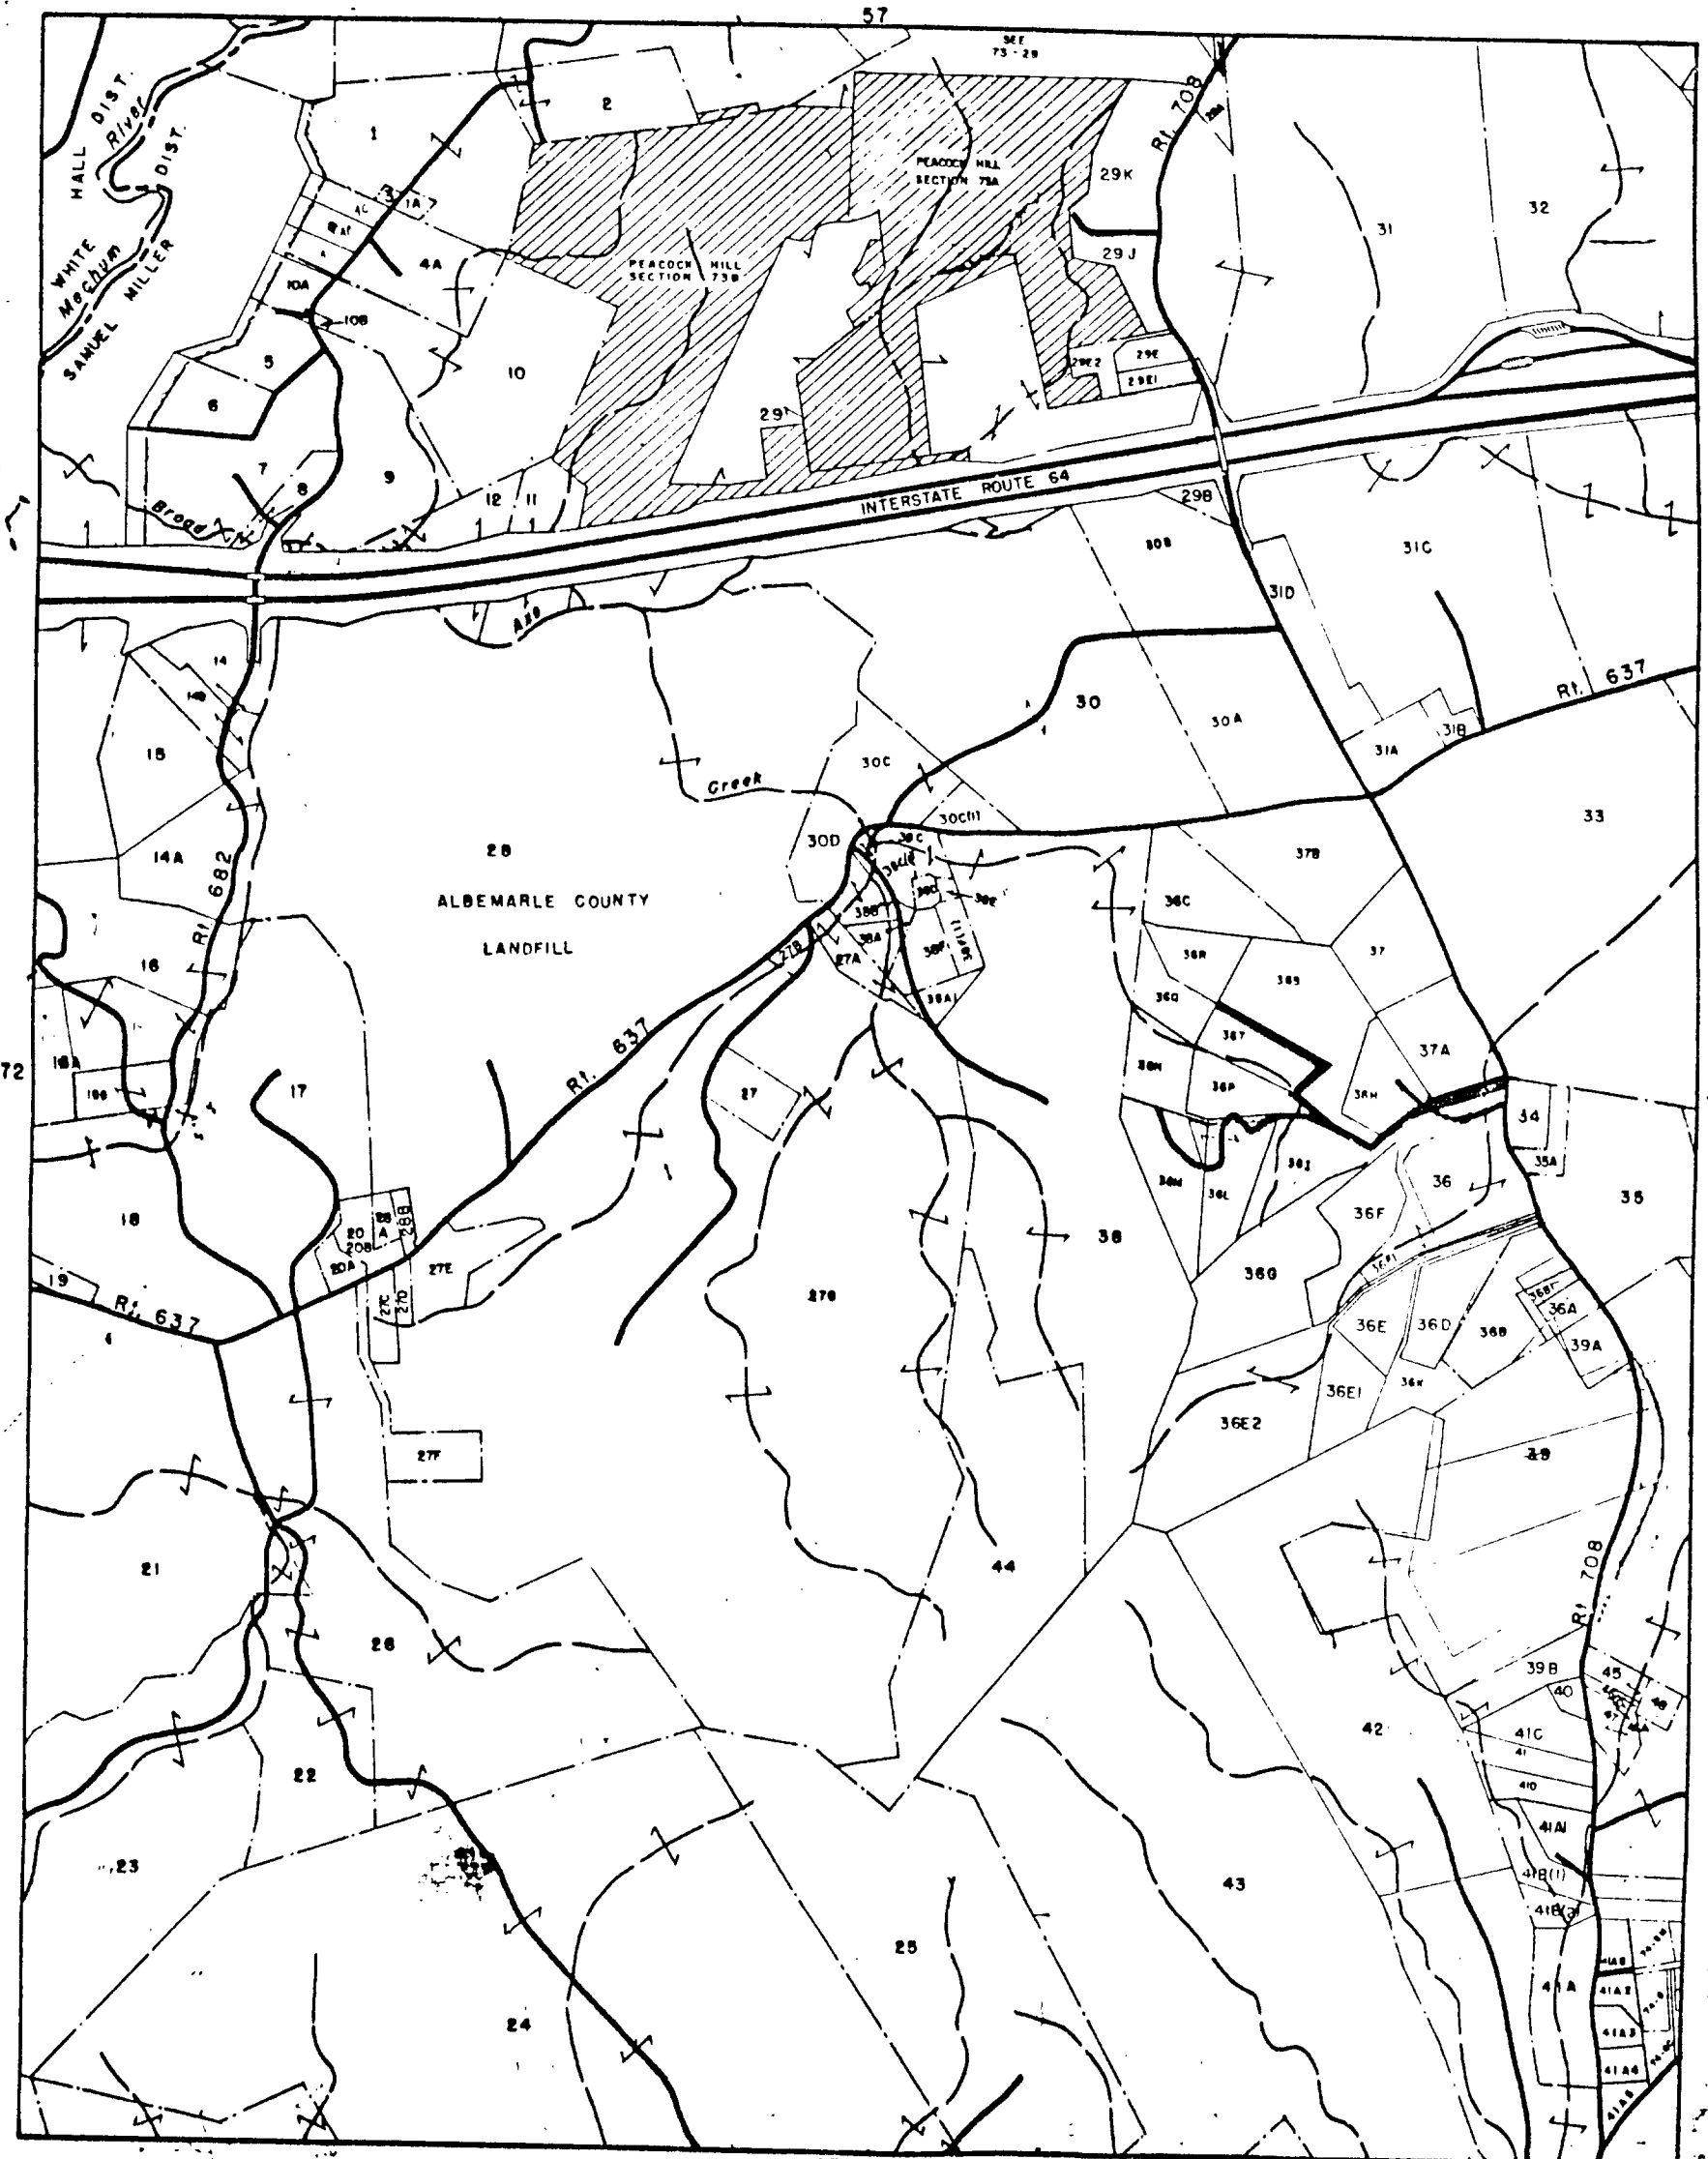

ALBEMARLE COUNTY

SCALE IN FEET
0 500 1000 1500 2000

SAMUEL MILLER AND WHITE HALL DISTRICTS

SECTION 73