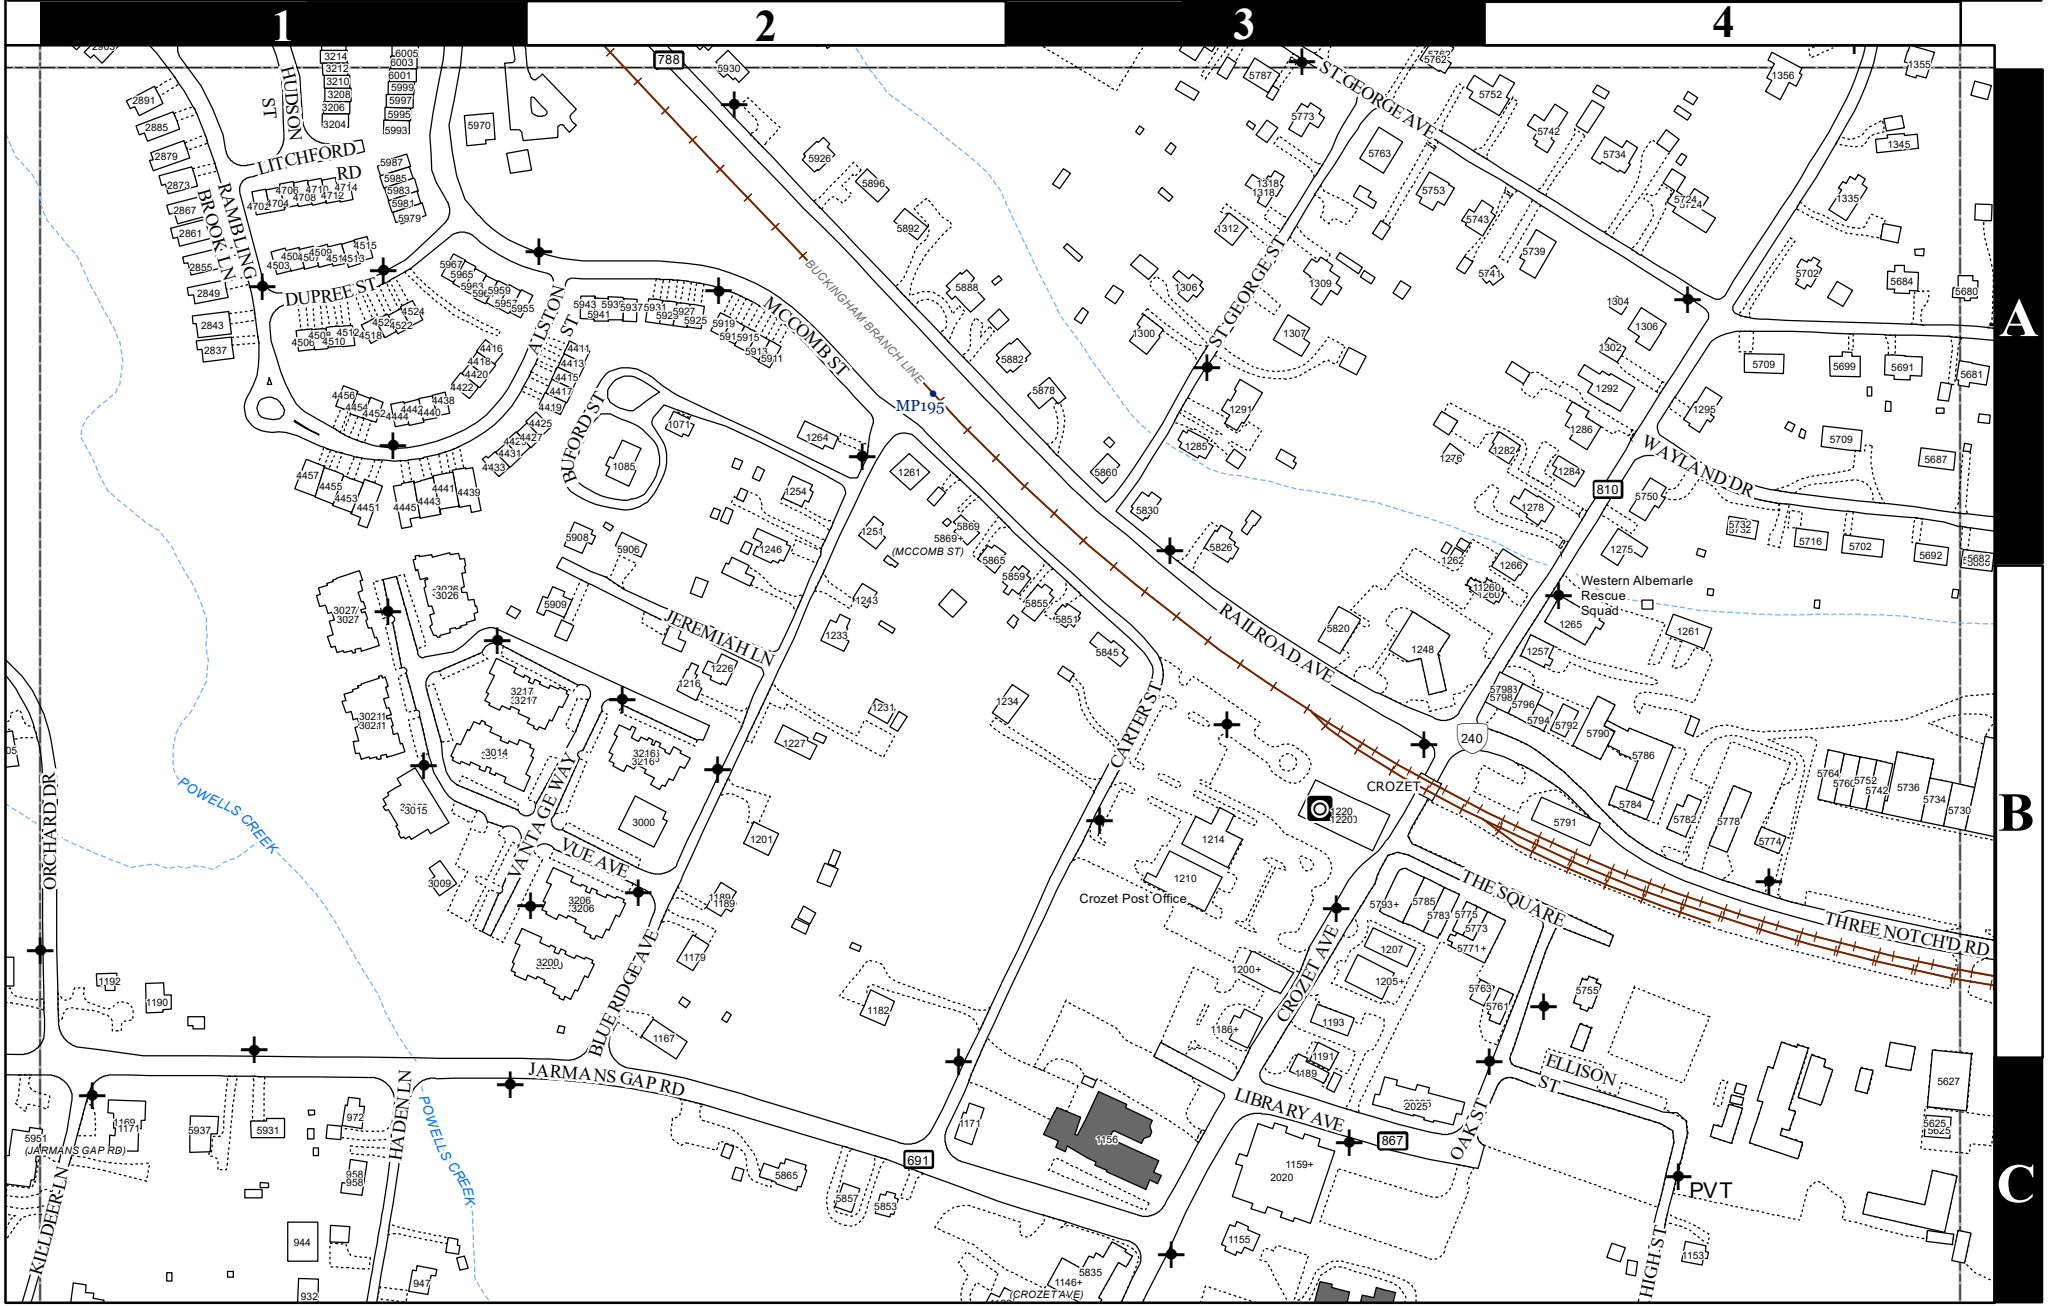

56AC

55B	56AA	56A
55BD	56AC	56AD
55D	56C	56CB

ADDRESSING MAP BOOK
ALBEMARLE COUNTY
VIRGINIA
 REVISED: 9/10/2024

NOTICE
 THIS MAP WAS COMPILED FROM VARIOUS SOURCES WITH NO WARRANTIES OR REPRESENTATION, EXPRESSED OR IMPLIED, IN FACT OR IN LAW, INCLUDING WITHOUT LIMITATION THE IMPLIED WARRANTIES OF MERCHANTABILITY AND FITNESS FOR PARTICULAR PURPOSE.
 PREPARED BY THE
 COMMUNITY DEVELOPMENT DEPARTMENT

Symbol Legend (see main legend for complete list of features)

Power Substation	Pressurized Hydrants
Pump Station	Other Water Sources (see main legend for further info)
Tower	Road Barrier (e.g. 4x4 access only, gate, etc.)

1

2

3

4

A

B

C