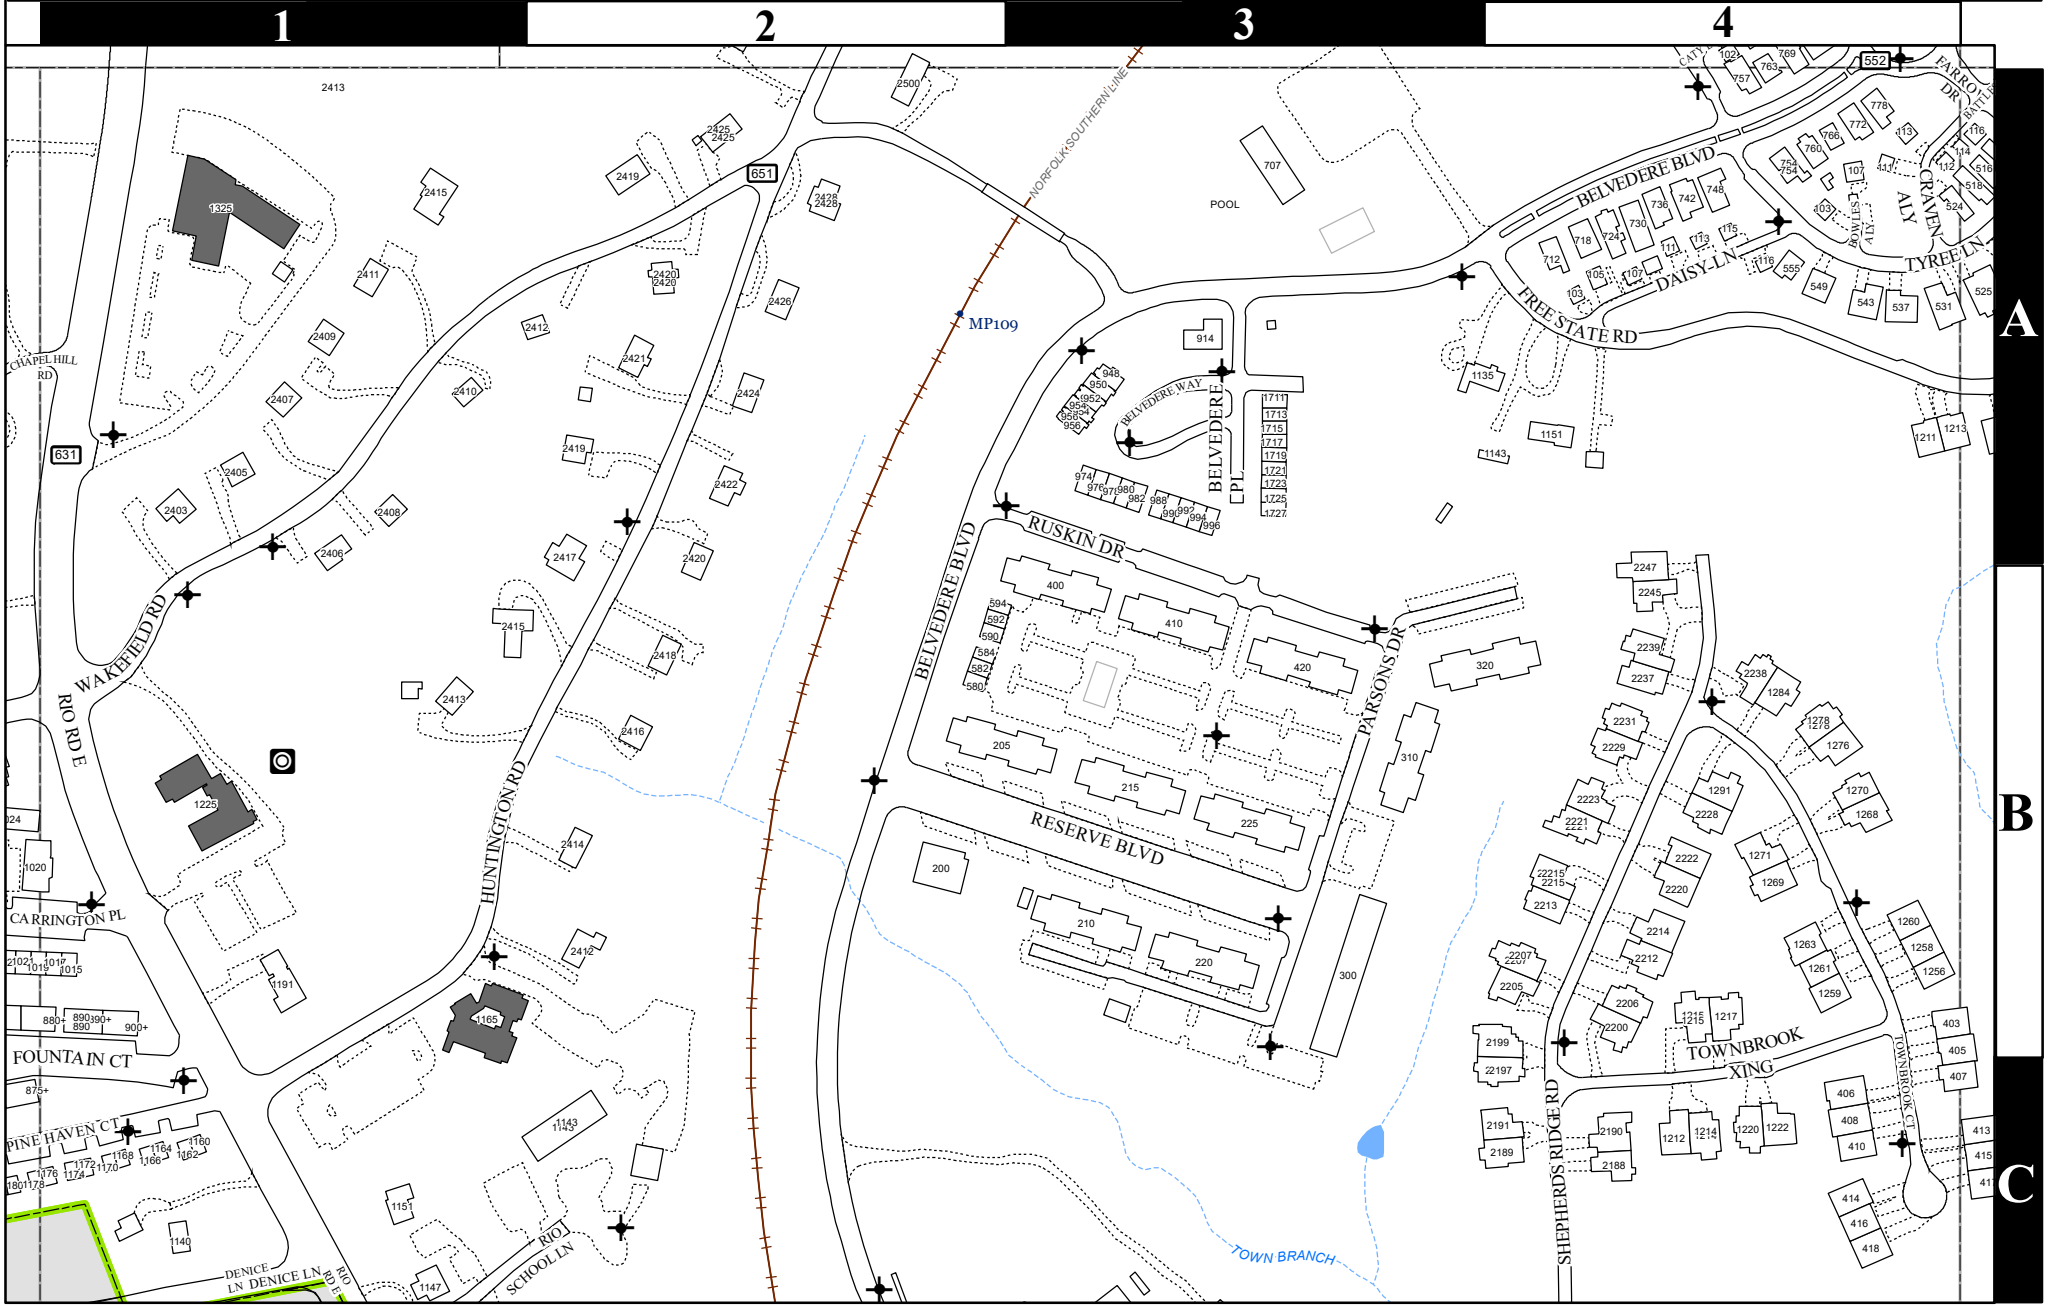

61BD

61BA	61BB	62A
61BC	61BD	62AC
61D	61DB	62CA

ADDRESSING MAP BOOK
ALBEMARLE COUNTY
VIRGINIA
 REVISED: 9/10/2024

NOTICE
 THIS MAP WAS COMPILED FROM VARIOUS SOURCES WITH NO WARRANTIES OR REPRESENTATION, EXPRESSED OR IMPLIED, IN FACT OR IN LAW, INCLUDING WITHOUT LIMITATION THE IMPLIED WARRANTIES OF MERCHANTABILITY AND FITNESS FOR PARTICULAR PURPOSE.
 PREPARED BY THE
 COMMUNITY DEVELOPMENT DEPARTMENT

Symbol Legend (see main legend for complete list of features)

Power Substation	Pressurized Hydrants
Pump Station	Other Water Sources (see main legend for further info)
Tower	Road Barrier (e.g. 4x4 access only, gate, etc.)

1

2

3

4

A

B

C