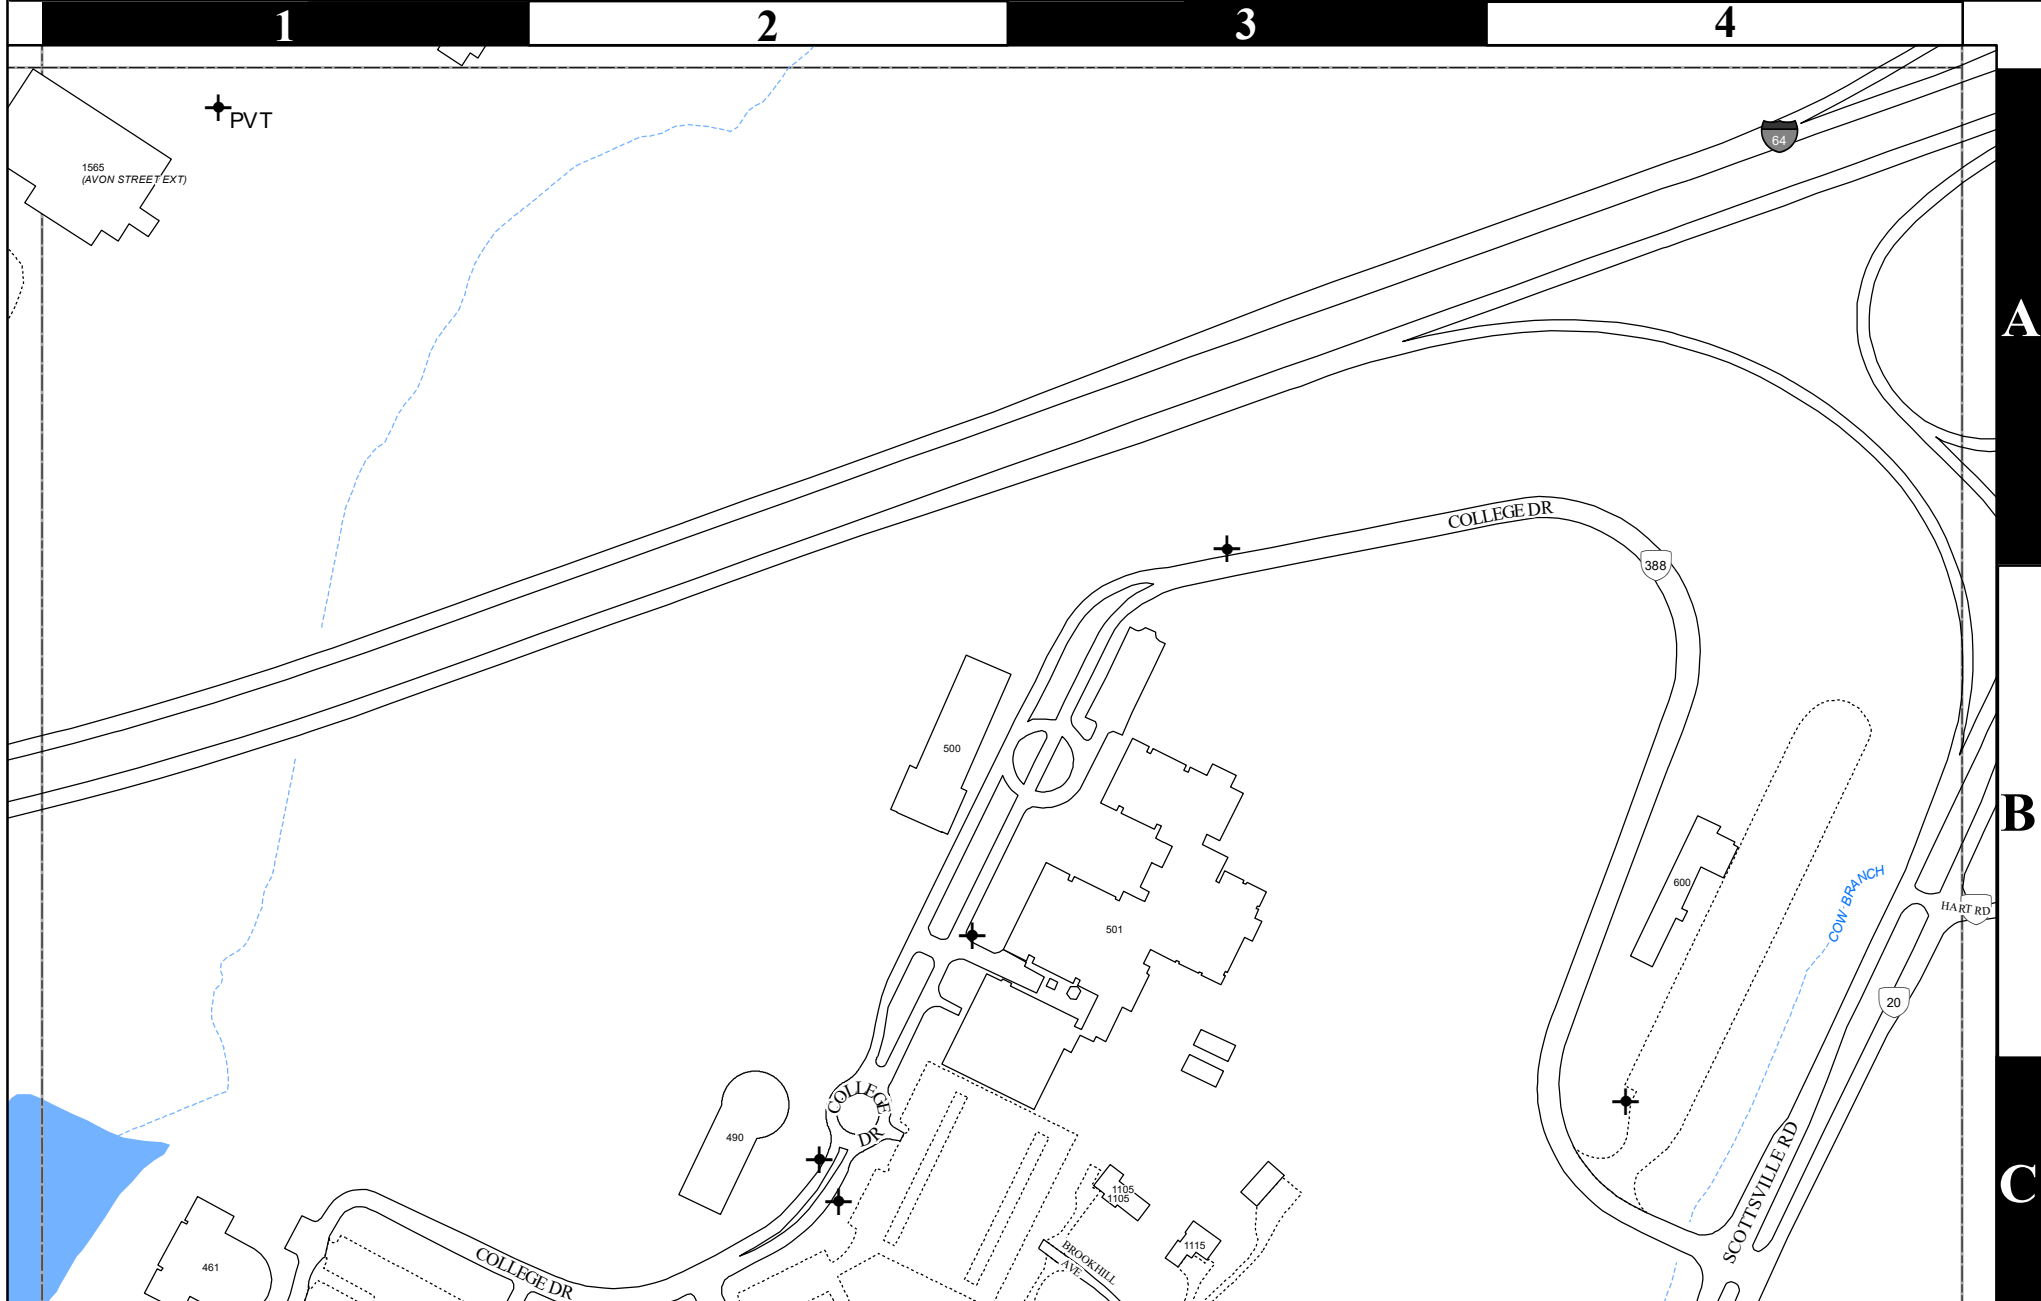

77CD

77CA	77C	77D
77CC	77CD	77D
91A	91A	91

ADDRESSING MAP BOOK
ALBEMARLE COUNTY
VIRGINIA

REVISED: 5/14/2024

NOTICE
THIS MAP WAS COMPILED FROM VARIOUS SOURCES WITH NO WARRANTIES OR REPRESENTATION, EXPRESSED OR IMPLIED, IN FACT OR IN LAW, INCLUDING WITHOUT LIMITATION THE IMPLIED WARRANTIES OF MERCHANTABILITY AND FITNESS FOR PARTICULAR PURPOSE.
PREPARED BY THE
COMMUNITY DEVELOPMENT DEPARTMENT

Symbol Legend (see main legend for complete list of features)

- Power Substation
- Pump Station
- Tower
- Pressurized Hydrants
- Other Water Sources (see main legend for further info)
- Road Barrier (e.g. 4x4 access only, gate, etc.)