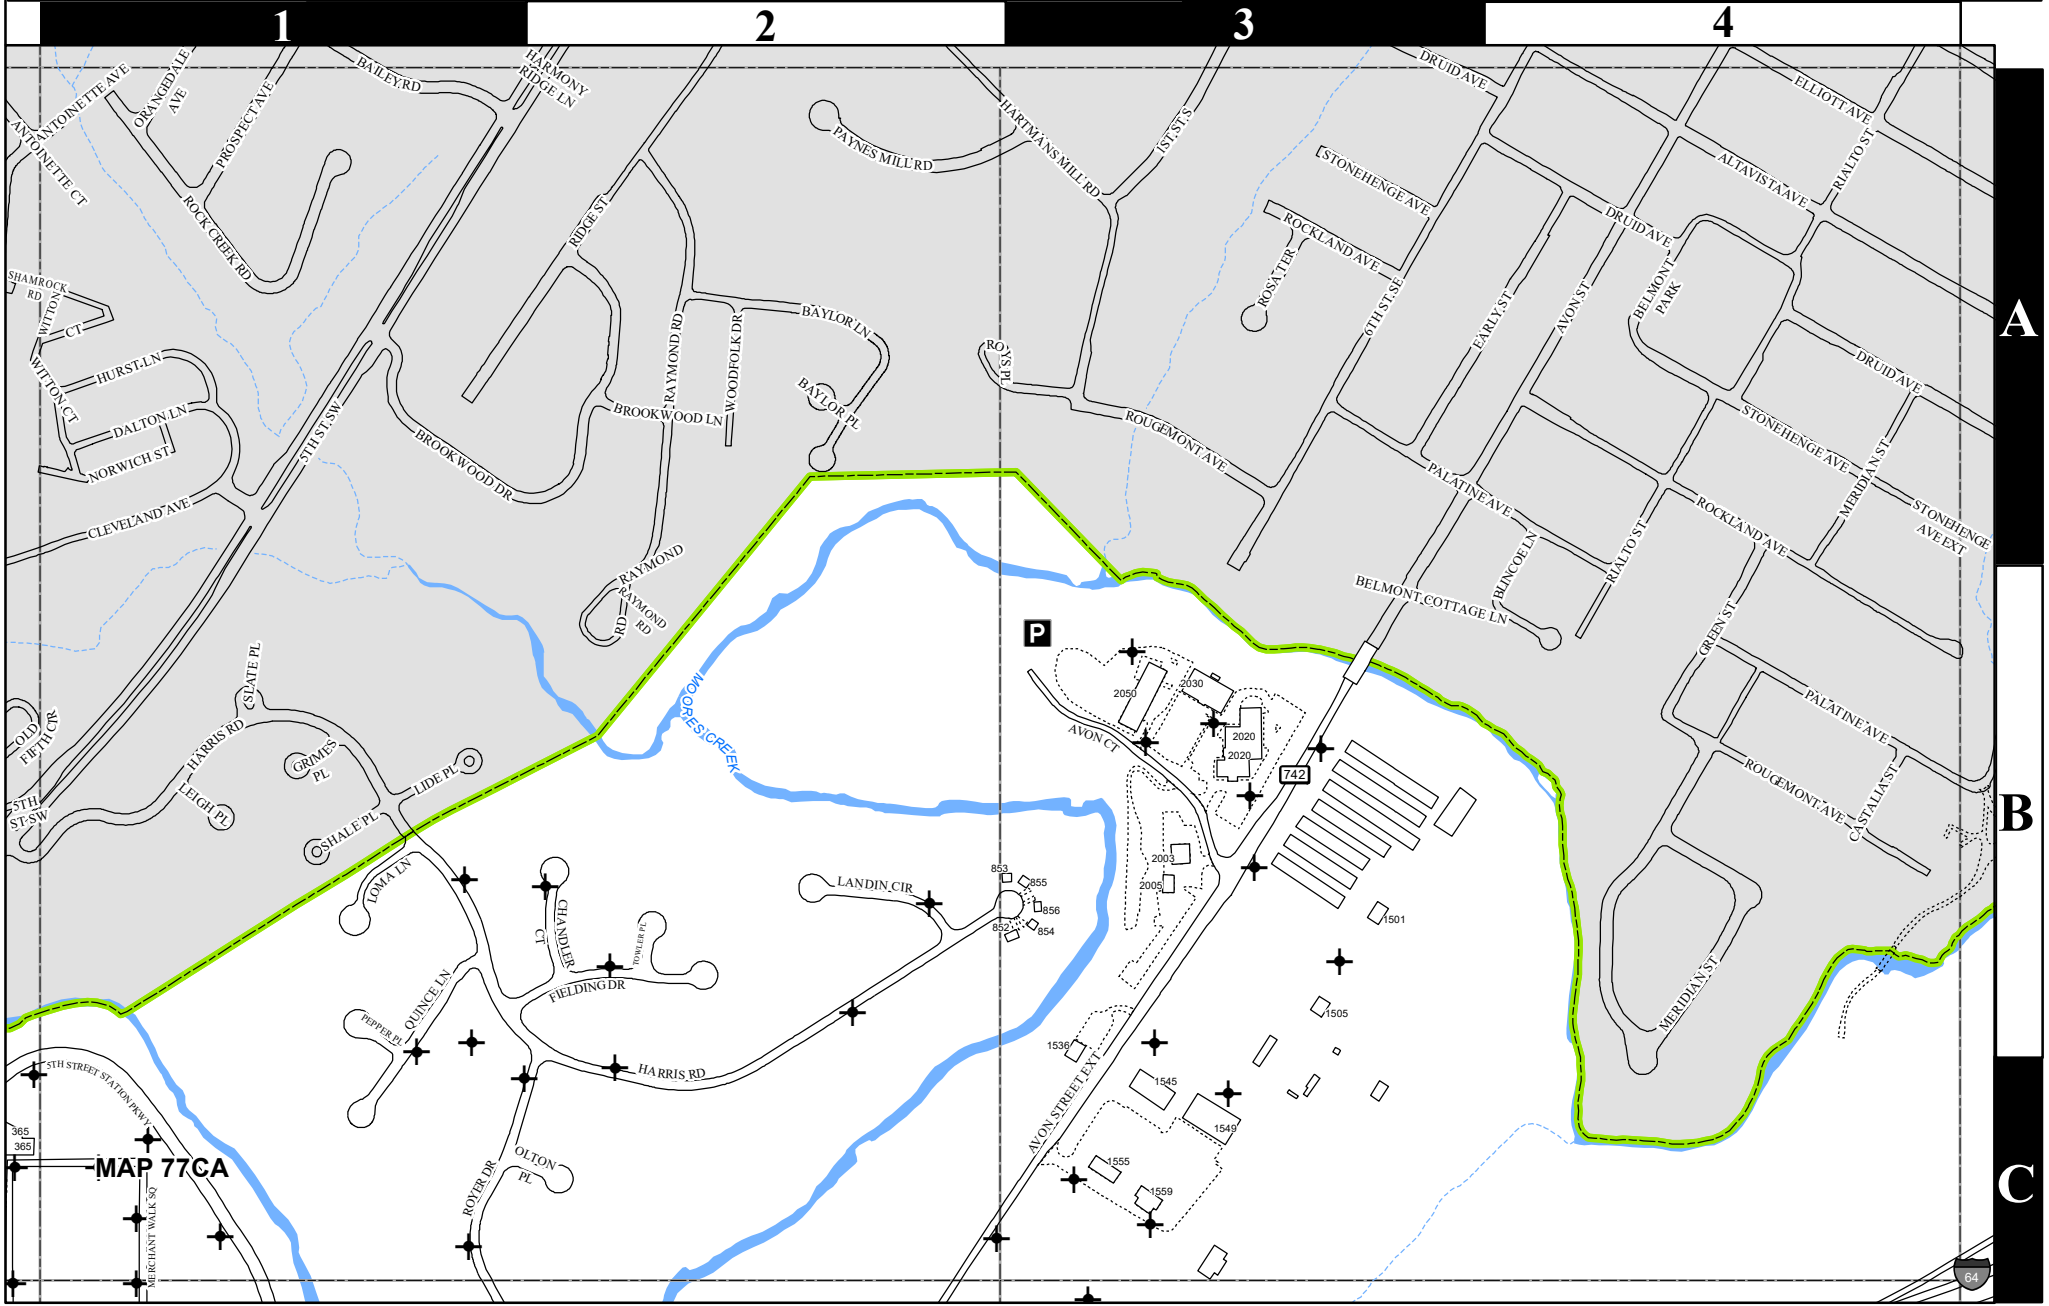

76B	77A	77B
76D	77C	77D
90B	91A	91

ADDRESSING MAP BOOK
ALBEMARLE COUNTY
VIRGINIA

REVISED: 5/14/2024

NOTICE
THIS MAP WAS COMPILED FROM VARIOUS SOURCES WITH NO WARRANTIES OR REPRESENTATION, EXPRESSED OR IMPLIED, IN FACT OR IN LAW, INCLUDING WITHOUT LIMITATION THE IMPLIED WARRANTIES OF MERCHANTABILITY AND FITNESS FOR PARTICULAR PURPOSE.
PREPARED BY THE
COMMUNITY DEVELOPMENT DEPARTMENT

Symbol Legend (see main legend for complete list of features)

- Power Substation
- Pump Station
- Tower
- Pressurized Hydrants
- Other Water Sources (see main legend for further info)
- Road Barrier (e.g. 4x4 access only, gate, etc.)

MAP 77CA